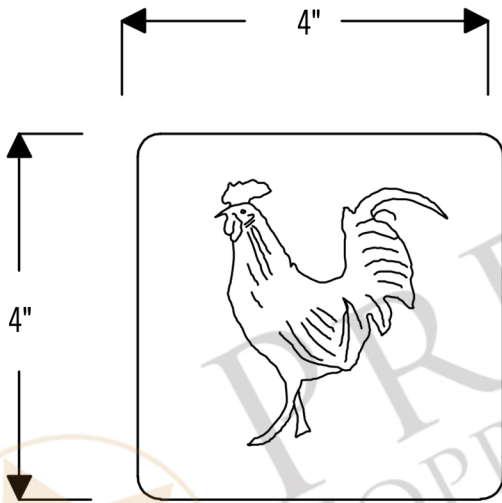

PREMIER
COPPER PRODUCTS

MODEL NUMBER: T4DBR

- * Description: 4" x 4" Hammered Copper Tile with Rooster Design
- * Outer Dimension: 4" x 4"
- * Finish: Oil Rubbed Bronze

THIS PRODUCT IS HAND CRAFTED, SMALL VARIANCES IN COLOR AND SIZE MAY OCCUR.
PREMIER COPPER PRODUCTS DOES NOT SUGGEST CUTTING THE TILES.