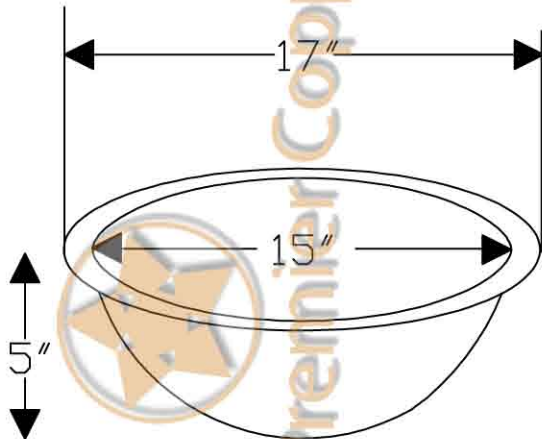

# ITEM # L017FDB SMALL OVAL FLAT RIM

OUTER DIMENSIONS: 17"X13"X5"

INNER DIMENSIONS: 15"X11"X5"

DRAIN SIZE: 1.5" W/O OVERFLOW

MATERIAL GAUGE: 17

CODE/STANDARD COMPLIANCE

\* IAPMO/cUPC LISTED

**IMPORTANT:** THIS PRODUCT IS HAND CRAFTED AND SMALL VARIANCES MAY OCCUR. DIMENSIONS MAY VARY UP TO 1/4". DO NOT MAKE ANY INSTALLATION CUTS UNTIL YOU RECEIVE YOUR SINK.