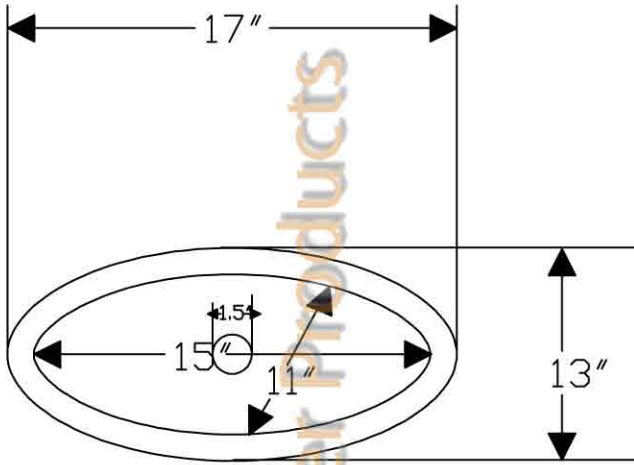

# ITEM # L017FDB SMALL OVAL FLAT RIM

OUTER DIMENSIONS: 17"X13"X5"

INNER DIMENSIONS: 15"X11"X5"

DRAIN SIZE: 1.5" W/O OVERFLOW

MATERIAL GAUGE: 17

CODE/STANDARD COMPLIANCE

\* IAPMO/cUPC LISTED

**IMPORTANT:** THIS PRODUCT IS HAND CRAFTED AND SMALL VARIANCES MAY OCCUR. DIMENSIONS MAY VARY UP TO 1/4". DO NOT MAKE ANY INSTALLATION CUTS UNTIL YOU RECEIVE YOUR SINK.