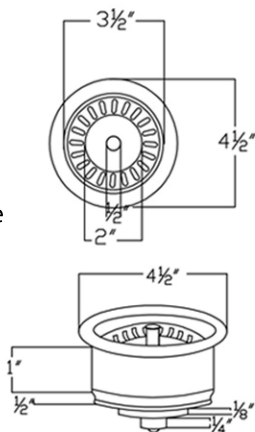

* ORB: Oil Rubbed Bronze

SINK DETAILS (Model# KASDB25229)

- * 25" Hammered Copper Kitchen Apron Single Basin Sink
- * Color: Oil Rubbed Bronze
- * Outer Dimension: 25" x 22" x 9"
- * Inner Dimension: 23" x 19" x 9"
- * Drain Size: 3.5" Standard
- * Material Gauge: 14

* ORB: Oil Rubbed Bronze

DRAIN #1 DETAILS (Model# D-130ORB)

- * 3.5" Deluxe Garbage Disposal Drain w/ Basket
- * Color: Oil Rubbed Bronze
- * Inner Dimension: 3.5"
- * Outer Dimension: 4.5" x 2"
- * Installation Type: Insinkerator Brand Compatible
- * Material: Brass

SILICONE DETAILS (Model# C900-ORB)

- * Neutral Cure Installation Silicone
- * Size: 4.5 OZ
- * Matches a Variety of Different Styled Sinks and Drains

COPPER SINK WAX DETAILS (Model# W900-WAX)

- * Copper Sink Wax & Cleaner
- * Made from Natural Bee's Wax
- * No Wax Build Up Ever!
- * Hard Water Protection
- * Works great on a variety of different surfaces: