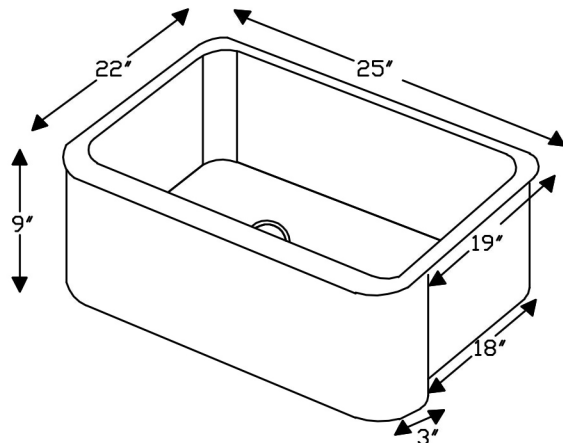

PACKAGE INCLUDES THE FOLLOWING ITEMS:

- * 25" Hammered Copper Kitchen Apron Single Basin Sink / ORB Finish (Model# KASDB25229)
- * 3.5" Garbage Disposal Drain w/ Basket / ORB Finish (Model# D-130ORB)
- * Oil Rubbed Bronze Installation Silicone (Model# C900-ORB)
- * Copper Sink Wax (Model# W900-WAX)

* ORB: Oil Rubbed Bronze

SINK DETAILS (Model# KASDB25229)

- * 25" Hammered Copper Kitchen Apron Single Basin Sink
- * Color: Oil Rubbed Bronze
- * Outer Dimension: 25" x 22" x 9"
- * Inner Dimension: 23" x 19" x 9"
- * Drain Size: 3.5" Standard
- * Material Gauge: 14

* ORB: Oil Rubbed Bronze

DRAIN #1 DETAILS (Model# D-130ORB)

- * 3.5" Deluxe Garbage Disposal Drain w/ Basket
- * Color: Oil Rubbed Bronze
- * Inner Dimension: 3.5"
- * Outer Dimension: 4.5" x 2"
- * Installation Type: Insinkerator Brand Compatible
- * Material: Brass