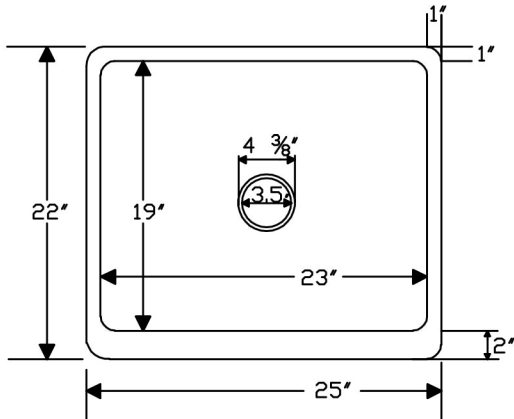

PACKAGE INCLUDES THE FOLLOWING ITEMS:

- * 25" Hammered Copper Kitchen Apron Single Basin Sink / ORB Finish (Model# KASDB25229)
- * 3.5" Garbage Disposal Drain w/ Basket / ORB Finish (Model# D-130ORB)
- * Oil Rubbed Bronze Installation Silicone (Model# C900-ORB)
- * Copper Sink Wax (Model# W900-WAX)

* ORB: Oil Rubbed Bronze

SINK DETAILS (Model# KASDB25229)

- * 25" Hammered Copper Kitchen Apron Single Basin Sink
- * Color: Oil Rubbed Bronze
- * Outer Dimension: 25" x 22" x 9"
- * Inner Dimension: 23" x 19" x 9"
- * Drain Size: 3.5" Standard
- * Material Gauge: 14

* ORB: Oil Rubbed Bronze

DRAIN #1 DETAILS (Model# D-130ORB)

- * 3.5" Deluxe Garbage Disposal Drain w/ Basket
- * Color: Oil Rubbed Bronze
- * Inner Dimension: 3.5"
- * Outer Dimension: 4.5" x 2"
- * Installation Type: Insinkerator Brand Compatible
- * Material: Brass

SILICONE DETAILS (Model# C900-ORB)

- * Neutral Cure Installation Silicone
- * Size: 4.5 OZ
- * Matches a Variety of Different Styled Sinks and Drains

COPPER SINK WAX DETAILS (Model# W900-WAX)

- * Copper Sink Wax & Cleaner
- * Made from Natural Bee's Wax
- * No Wax Build Up Ever!
- * Hard Water Protection
- * Works great on a variety of different surfaces: