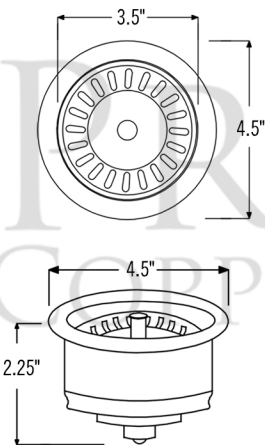

PACKAGE INCLUDES THE FOLLOWING ITEMS:

- 33" Hammered Copper Kitchen Apron 60/40 Double Basin Sink with Short 5" Divider (Model# KA60DB33229-SD5)
- 3.5" Garbage Disposal Drain w/ Basket / ORB Finish (Model# D-130ORB)
- 3.5" Kitchen Basket Strainer Drain / ORB Finish (Model# D-132ORB)
- Oil Rubbed Bronze Installation Silicone (Model# C900-ORB)
- Copper Sink Wax (Model# W900-WAX)

* ORB: Oil Rubbed Bronze

DRAIN #1 DETAILS (Model# D-130ORB)

- 3.5" Deluxe Garbage Disposal Drain w/ Basket
- Color: Oil Rubbed Bronze
- Outer Dimension: 4.5" x 2.25"
- Inner Dimension: 3.5"
- Installation Type: Insinkerator Brand Compatible
- Material: Brass
- Prop 65 Compliant