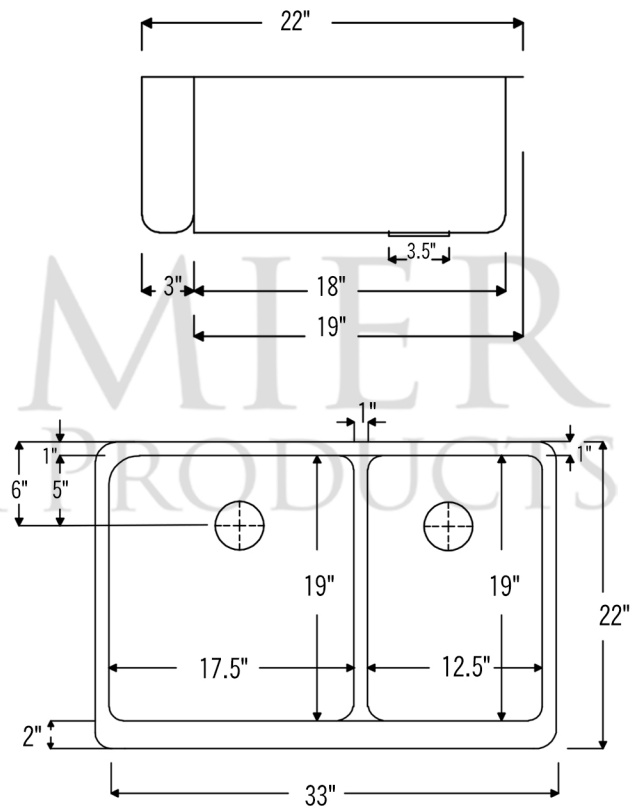

### PACKAGE INCLUDES THE FOLLOWING ITEMS:

- \* 33" Hammered Copper Kitchen Apron 60/40 Double Basin Sink with Short 5" Divider (Model# KA60DB33229-SD5)
- \* 3.5" Garbage Disposal Drain w/ Basket / ORB Finish (Model# D-130ORB)
- \* 3.5" Kitchen Basket Strainer Drain / ORB Finish (Model# D-132ORB)
- \* Oil Rubbed Bronze Installation Silicone (Model# C900-ORB)
- \* Copper Sink Wax (Model# W900-WAX)

### SINK DETAILS (Model# KA60DB33229-SD5)

- \* 33" Hammered Copper Kitchen Apron 60/40 Double Basin Sink with Short 5" Divider
- \* Color: Oil Rubbed Bronze | Living Copper
- \* Outer Dimension: 33" x 22" x 9"
- \* Inner Dimension: L: 17.5" x 19" x 9" | R: 12.5" x 19" x 9"
- \* Rim: Back, Left, Right - 1" / Apron Front - 2"
- \* Drain Opening: 3.5" Standard
- \* Material Gauge: 14
- \* CODE / STANDARD COMPLIANCE: IAPMO / cUPC LISTED

### DRAIN #1 DETAILS (Model# D-130ORB)

- \* 3.5" Deluxe Garbage Disposal Drain w/ Basket
- \* Color: Oil Rubbed Bronze
- \* Outer Dimension: 4.5" x 2.25"
- \* Inner Dimension: 3.5"
- \* Installation Type: Insinkerator Brand Compatible
- \* Material: Brass
- \* Prop 65 Compliant

### SILICONE DETAILS (Model# C900-ORB)

- \* Neutral Cure Installation Silicone
- \* Size: 4.7 OZ
- \* Matches a Variety of Different Styled Sinks and Drains