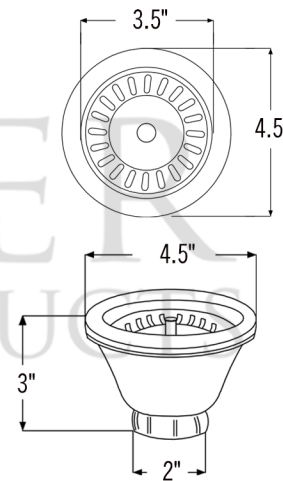

### SINK DETAILS (Model# KA60DB33229-SD5)

- \* 33" Hammered Copper Kitchen Apron 60/40 Double Basin Sink with Short 5" Divider
- \* Color: Oil Rubbed Bronze | Living Copper
- \* Outer Dimension: 33" x 22" x 9"
- \* Inner Dimension: L: 17.5" x 19" x 9" | R: 12.5" x 19" x 9"
- \* Rim: Back, Left, Right - 1" / Apron Front - 2"
- \* Drain Opening: 3.5" Standard
- \* Material Gauge: 14
- \* CODE / STANDARD COMPLIANCE: IAPMO / cUPC LISTED

### PACKAGE INCLUDES THE FOLLOWING ITEMS:

- \* 33" Hammered Copper Kitchen Apron 60/40 Double Basin Sink with Short 5" Divider (Model# KA60DB33229-SD5)
- \* 3.5" Garbage Disposal Drain w/ Basket / ORB Finish (Model# D-130ORB)
- \* 3.5" Kitchen Basket Strainer Drain / ORB Finish (Model# D-132ORB)
- \* Oil Rubbed Bronze Installation Silicone (Model# C900-ORB)
- \* Copper Sink Wax (Model# W900-WAX)

### DRAIN #1 DETAILS (Model# D-130ORB)

- \* 3.5" Deluxe Garbage Disposal Drain w/ Basket
- \* Color: Oil Rubbed Bronze
- \* Outer Dimension: 4.5" x 2.25"
- \* Inner Dimension: 3.5"
- \* Installation Type: Insinkerator Brand Compatible
- \* Material: Brass
- \* Prop 65 Compliant

### SILICONE DETAILS (Model# C900-ORB)

- \* Neutral Cure Installation Silicone
- \* Size: 4.7 OZ
- \* Matches a Variety of Different Styled Sinks and Drains