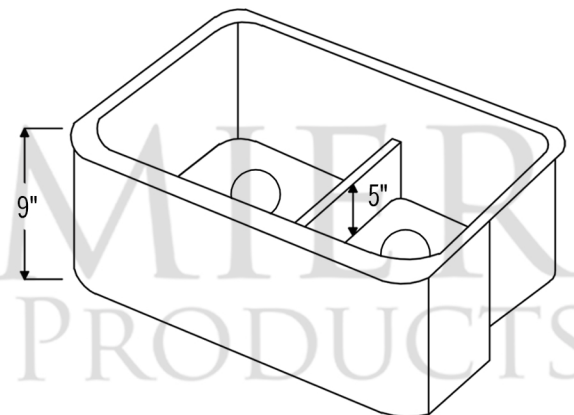

### PACKAGE INCLUDES THE FOLLOWING ITEMS:

- \* 33" Hammered Copper Kitchen Apron 60/40 Double Basin Sink with Short 5" Divider (Model# KA60DB33229-SD5)
- \* 3.5" Garbage Disposal Drain w/ Basket / ORB Finish (Model# D-130ORB)
- \* 3.5" Kitchen Basket Strainer Drain / ORB Finish (Model# D-132ORB)
- \* Oil Rubbed Bronze Installation Silicone (Model# C900-ORB)
- \* Copper Sink Wax (Model# W900-WAX)

### SINK DETAILS (Model# KA60DB33229-SD5)

- \* 33" Hammered Copper Kitchen Apron 60/40 Double Basin Sink with Short 5" Divider
- \* Color: Oil Rubbed Bronze | Living Copper
- \* Outer Dimension: 33" x 22" x 9"
- \* Inner Dimension: L: 17.5" x 19" x 9" | R: 12.5" x 19" x 9"
- \* Rim: Back, Left, Right - 1" / Apron Front - 2"
- \* Drain Opening: 3.5" Standard
- \* Material Gauge: 14
- \* CODE / STANDARD COMPLIANCE: IAPMO / cUPC LISTED

### SILICONE DETAILS (Model# C900-ORB)

- \* Neutral Cure Installation Silicone
- \* Size: 4.7 OZ
- \* Matches a Variety of Different Styled Sinks and Drains