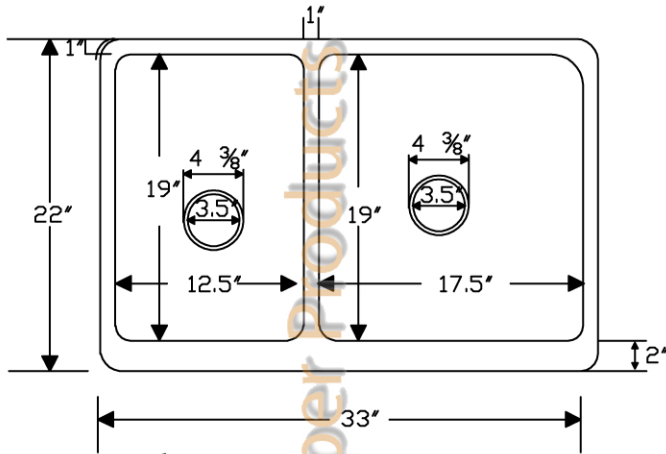

Premier Copper Products

ITEM # KA40DB33229 33" KITCHEN APRON 40/60 DOUBLE BOWL SINK

CODE/STANDARD COMPLIANCE

* IAPMO/cUPC LISTED

OUTER DIMENSIONS: 33"X22"X9"
INNER DIMENSIONS: L:12.5"X19"X9" R:17.5"X19"X9"

DRAIN SIZE: 3.5" STANDARD

MATERIAL GAUGE: 14

IMPORTANT: THIS PRODUCT IS HAND CRAFTED AND SMALL VARIANCES MAY OCCUR. DIMENSIONS MAY VARY UP TO 1/4". DO NOT MAKE ANY INSTALLATION CUTS UNTIL YOU RECEIVE YOUR SINK.