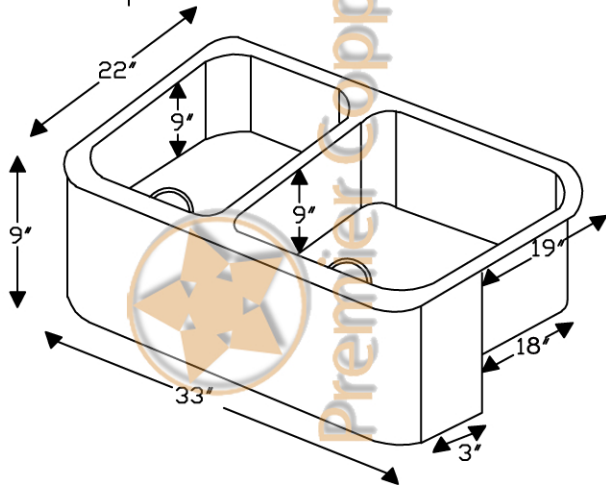

Premier Copper Products

ITEM # KA40DB33229 33" KITCHEN APRON 40/60 DOUBLE BOWL SINK

CODE/STANDARD COMPLIANCE

* IAPMO/cUPC LISTED

OUTER DIMENSIONS: 33"X22"X9"
INNER DIMENSIONS: L:12.5"X19"X9" R:17.5"X19"X9"

DRAIN SIZE: 3.5" STANDARD

MATERIAL GAUGE: 14

IMPORTANT: THIS PRODUCT IS HAND CRAFTED AND SMALL VARIANCES MAY OCCUR. DIMENSIONS MAY VARY UP TO 1/4". DO NOT MAKE ANY INSTALLATION CUTS UNTIL YOU RECEIVE YOUR SINK.