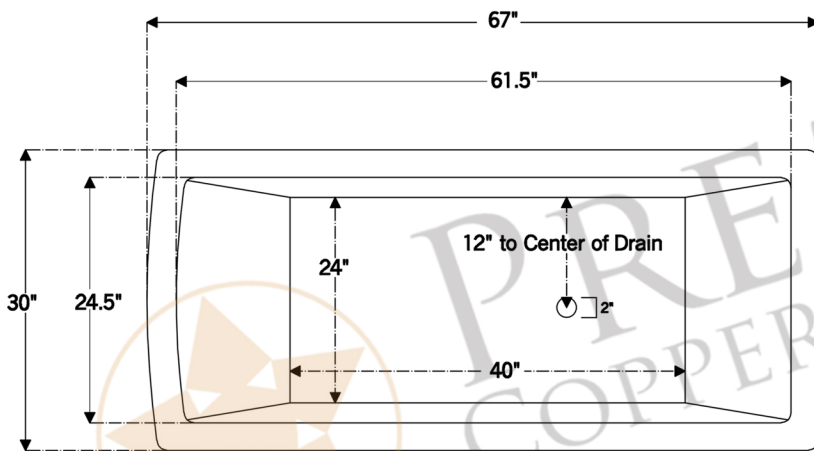

PREMIER
COPPER PRODUCTS

MODEL NUMBER: BTSC67DB

- * Description: 67" Hammered Copper Canoa Single Slipper Bathtub
- * Outer Dimension: 67" x 30" x 30"
- * Foot Side Tub Height: 24"
- * Rim: 2.75" Rolled Rim
- * Drain Opening: 2" End
- * Finish: Oil Rubbed Bronze
- * Gauge: 16

CODE/STANDARD COMPLIANCE

* IAPMO/UPC LISTED

THIS PRODUCT IS HAND CRAFTED, SMALL VARIANCES IN COLOR AND SIZE MAY OCCUR.
DO NOT MAKE ANY INSTALLATION CUTS UNTIL YOU RECEIVE YOUR ITEM(S).