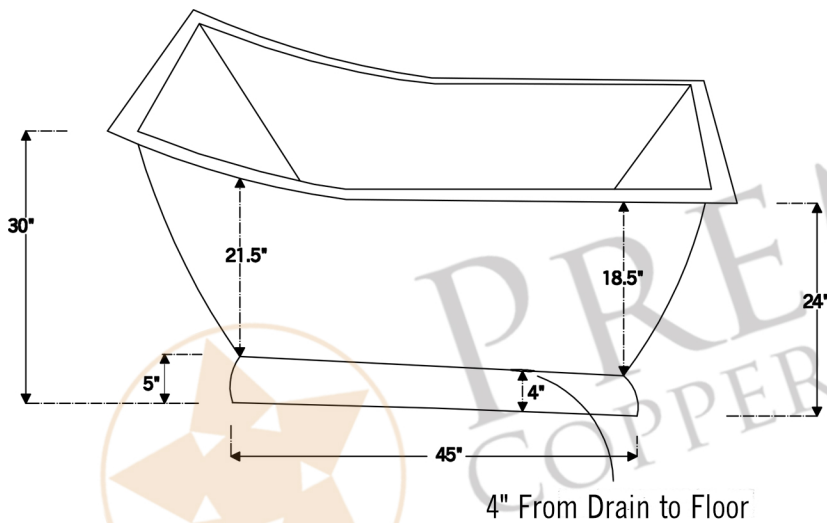

PREMIER
COPPER PRODUCTS

MODEL NUMBER: BTSC67DB

- * Description: 67" Hammered Copper Canoa Single Slipper Bathtub
- * Outer Dimension: 67" x 30" x 30"
- * Foot Side Tub Height: 24"
- * Rim: 2.75" Rolled Rim
- * Drain Opening: 2" End
- * Finish: Oil Rubbed Bronze
- * Gauge: 16

CODE/STANDARD COMPLIANCE

* IAPMO/UPC LISTED

THIS PRODUCT IS HAND CRAFTED, SMALL VARIANCES IN COLOR AND SIZE MAY OCCUR.
DO NOT MAKE ANY INSTALLATION CUTS UNTIL YOU RECEIVE YOUR ITEM(S).