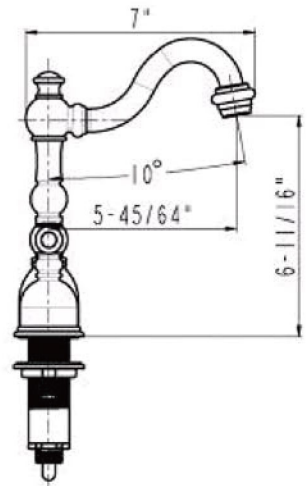

ITEM # L017RDB SMALL OVAL ROLLED RIM

CODE/STANDARD COMPLIANCE

* IAPMO/cUPC LISTED

OUTER DIMENSIONS: 17"X13"X5"

INNER DIMENSIONS: 15"X11"X5"

DRAIN SIZE: 1.5" W/O OVERFLOW

MATERIAL GAUGE: 17

IMPORTANT: THIS PRODUCT IS HAND CRAFTED AND SMALL VARIANCES MAY OCCUR. DIMENSIONS MAY VARY UP TO 1/4". DO NOT MAKE ANY INSTALLATION CUTS UNTIL YOU RECEIVE YOUR SINK.

BY PREMIER COPPER PRODUCTS

B-WS01ORB

8" WIDESPREAD BATHROOM FAUCET

FEATURES:

- All Brass Material
- Ceramic Cartridges
- Max Flow Rate: 2.2GPM(8.3LPM) @ 60PSI
- 100% Factory Tested
- Brass Pop-up Available

TRU™ Faucets

BY PREMIER COPPER PRODUCTS

B-WS010RB

PRODUCT SPECIFICATIONS

TRUTM Faucets

BY PREMIER COPPER PRODUCTS

B-WS01ORB

EXPLODED PARTS VIEW

BY PREMIER COPPER PRODUCTS

B-WS01ORB

PARTS LISTING

26	2090165	HEXAGONAL MOUNTING SCREW
25	2860356	STAINLESS STEEL FLEXIBLE HOSE
24	2030022	CONTROL BODY
23	2120081	MOUNTING NUT
22	2180126	WASHER
21	2050167	WASHER
20	2010312	BASE SET
19	2110501	BODY CANOPY
18	2133083	CONTROL BODY
17	2050093	O-RING
16	2710101	FAST OPEN CARTRIDGE
15	2750409	HANDLE
14	2030032	CONNECT PIPE
13	2050068	O-RING
12	2050071	O-RING
11	2040232	CONNECTER
10	2180082	FRICTION WASHER
9	2050184	FRICTION WASHER
8	2040230	CONNECTER
7	2090273	SCREW
6	2110735	CAP
5	2040231	BODY CONNECTER
4	2050149	WASHER
3	2140186	SPOUT PIPE
2	2040233	CONNECTER
1	2700025	24 AERATOR