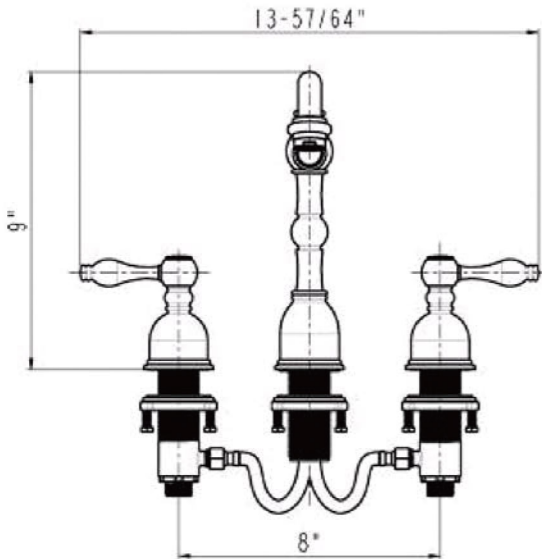

TRU™ Faucets

BY PREMIER COPPER PRODUCTS

B-WS010RB

PRODUCT SPECIFICATIONS