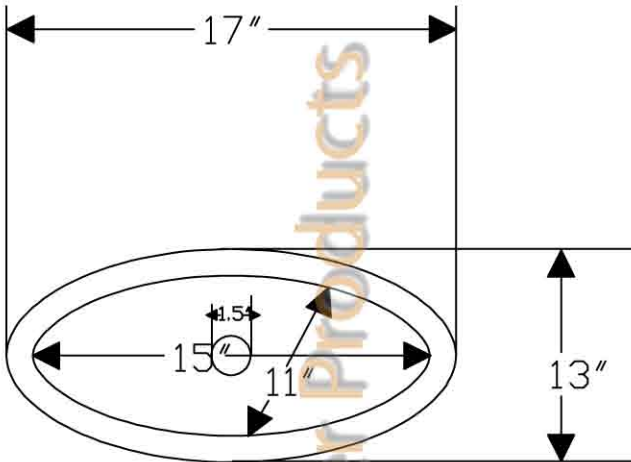

ITEM # L017RDB SMALL OVAL ROLLED RIM

CODE/STANDARD COMPLIANCE

* IAPMO/cUPC LISTED

OUTER DIMENSIONS: 17"X13"X5"

INNER DIMENSIONS: 15"X11"X5"

DRAIN SIZE: 1.5" W/O OVERFLOW

MATERIAL GAUGE: 17

IMPORTANT: THIS PRODUCT IS HAND CRAFTED AND SMALL VARIANCES MAY OCCUR. DIMENSIONS MAY VARY UP TO 1/4". DO NOT MAKE ANY INSTALLATION CUTS UNTIL YOU RECEIVE YOUR SINK.

BY PREMIER COPPER PRODUCTS

B-WS01ORB

8" WIDESPREAD BATHROOM FAUCET

FEATURES:

- All Brass Material
- Ceramic Cartridges
- Max Flow Rate: 2.2GPM(8.3LPM) @ 60PSI
- 100% Factory Tested
- Brass Pop-up Available