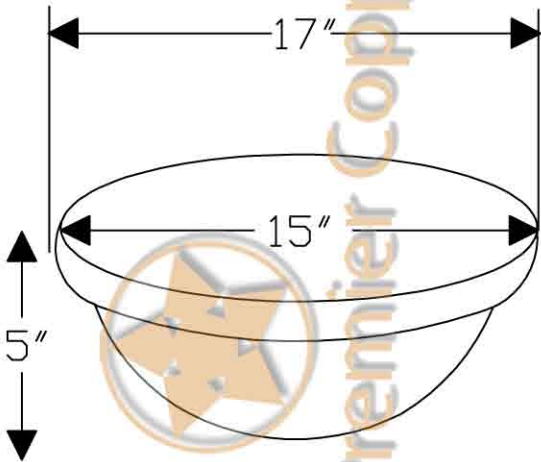

ITEM # L017RDB SMALL OVAL ROLLED RIM

CODE/STANDARD COMPLIANCE

* IAPMO/cUPC LISTED

OUTER DIMENSIONS: 17"X13"X5"

INNER DIMENSIONS: 15"X11"X5"

DRAIN SIZE: 1.5" W/O OVERFLOW

MATERIAL GAUGE: 17

IMPORTANT: THIS PRODUCT IS HAND CRAFTED AND SMALL VARIANCES MAY OCCUR. DIMENSIONS MAY VARY UP TO 1/4". DO NOT MAKE ANY INSTALLATION CUTS UNTIL YOU RECEIVE YOUR SINK.

BY PREMIER COPPER PRODUCTS

B-WS01ORB

8" WIDESPREAD BATHROOM FAUCET

FEATURES:

- All Brass Material
- Ceramic Cartridges
- Max Flow Rate: 2.2GPM(8.3LPM) @ 60PSI
- 100% Factory Tested
- Brass Pop-up Available