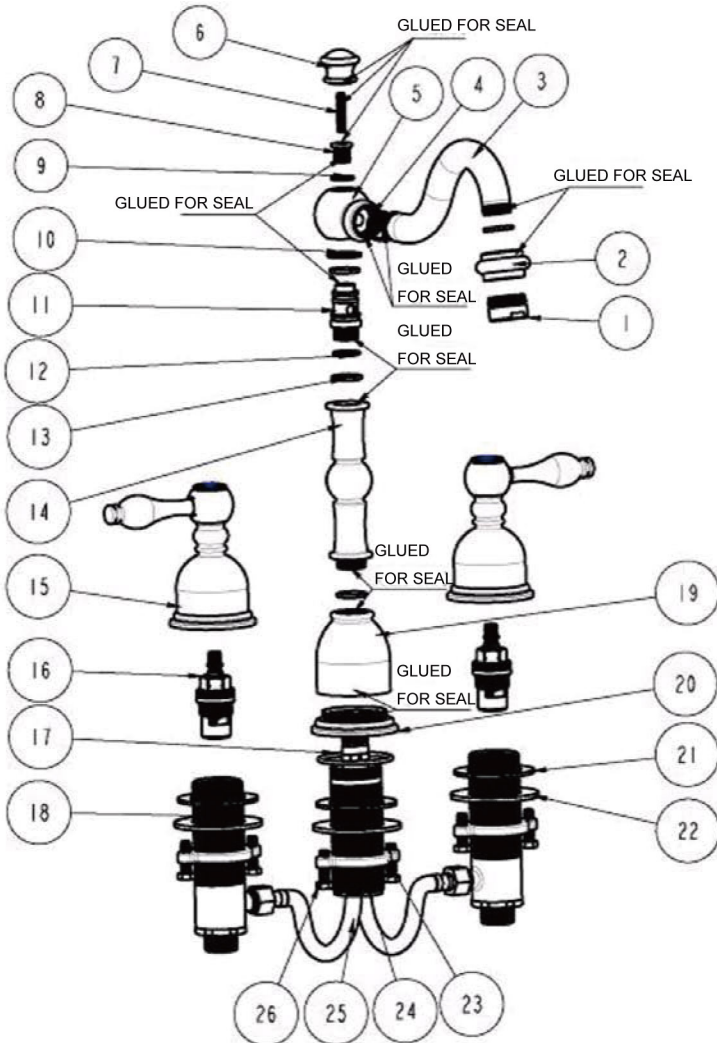

BY PREMIER COPPER PRODUCTS

B-WS01ORB

8" WIDESPREAD BATHROOM FAUCET

FEATURES:

- All Brass Material
- Ceramic Cartridges
- Max Flow Rate: 2.2GPM(8.3LPM) @ 60PSI
- 100% Factory Tested
- Brass Pop-up Available

APPLICABLE STANDARDS/CODES:

- ASME A112.18.1
- CSA B125.1-2005
- NSF/ANSI 61-2007a
- California Lead Plumbing Law
- ADA

FINISHES:

- Oil Rubbed Bronze (ORB)
- Brushed Nickel (BN)

SPECIFIED MODEL:

Model	Description	Finish
B-WS01ORB-N	8" Widespread Bathroom Faucet W/ Non-Overflow Drain	ORB
B-WS01ORB-O	8" Widespread Bathroom Faucet W/ Overflow Style Drain	ORB

TRU™ Faucets

BY PREMIER COPPER PRODUCTS

B-WS010RB

PRODUCT SPECIFICATIONS

TRUTM Faucets

BY PREMIER COPPER PRODUCTS

B-WS01ORB

EXPLODED PARTS VIEW

BY PREMIER COPPER PRODUCTS

B-WS01ORB

PARTS LISTING

26	2090165	HEXAGONAL MOUNTING SCREW
25	2860356	STAINLESS STEEL FLEXIBLE HOSE
24	2030022	CONTROL BODY
23	2120081	MOUNTING NUT
22	2180126	WASHER
21	2050167	WASHER
20	2010312	BASE SET
19	2110501	BODY CANOPY
18	2133083	CONTROL BODY
17	2050093	O-RING
16	2710101	FAST OPEN CARTRIDGE
15	2750409	HANDLE
14	2030032	CONNECT PIPE
13	2050068	O-RING
12	2050071	O-RING
11	2040232	CONNECTER
10	2180082	FRICTION WASHER
9	2050184	FRICTION WASHER
8	2040230	CONNECTER
7	2090273	SCREW
6	2110735	CAP
5	2040231	BODY CONNECTER
4	2050149	WASHER
3	2140186	SPOUT PIPE
2	2040233	CONNECTER
1	2700025	24 AERATOR