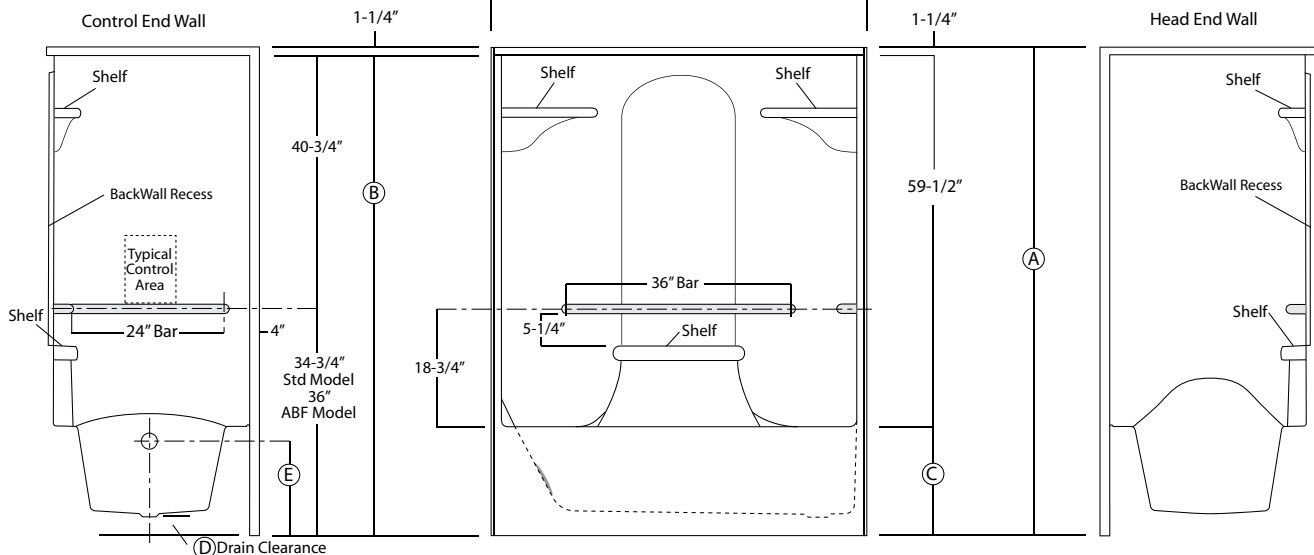

**NOTE:** Positioning of factory attached grab bars allow for installation of a shower enclosure.

**Home Innovation**  
LAB CERTIFIED™

Enclosure Size:  
56-3/4" w (max) x 59-1/2" h (max)

Dimensions shown are maximum. Due to the nature of the materials involved, actual unit dimensions can vary (tolerances: +0 / -3/8 inch). Oasis reserves the right to modify or discontinue product and/or associated equipment without prior written or verbal notification or obligation.

# Oasis 60 x 32-3/4 Acrylic, Open-Top Bathtub With ActivLife 2-Bar (2-horizontal) Package

33-inch / Private Access / Bars Only

**Specification** – Oasis one-piece, 60 x 32-3/4-inch deep, vacuum formed acrylic, open-top bathtub, model TSA-6033, offered in a standard 16-inch or 17.25-inch (ABF) apron height. ActivLife package includes a horizontal bar on the back wall and across the control wall.

**TSA-6033 R / BP1-60**  
(RH drain / 2-bar package)  
Model & Package Illustrated

	Std Unit	ABF Unit
A	76-3/4"	78"
B	75-1/2"	76-3/4"
C	16"	17-1/4"
D	1-3/4"	3"
E	13-3/4"	15"
F	-	-

**NOTE:** Positioning of factory attached grab bars allow for installation of a shower enclosure.

**Home Innovation**  
LAB CERTIFIED™

Enclosure Size:  
56-3/4" w (max) x 59-1/2" h (max)

Dimensions shown are maximum. Due to the nature of the materials involved, actual unit dimensions can vary (tolerances: +0 / -3/8 inch). Oasis reserves the right to modify or discontinue product and/or associated equipment without prior written or verbal notification or obligation.