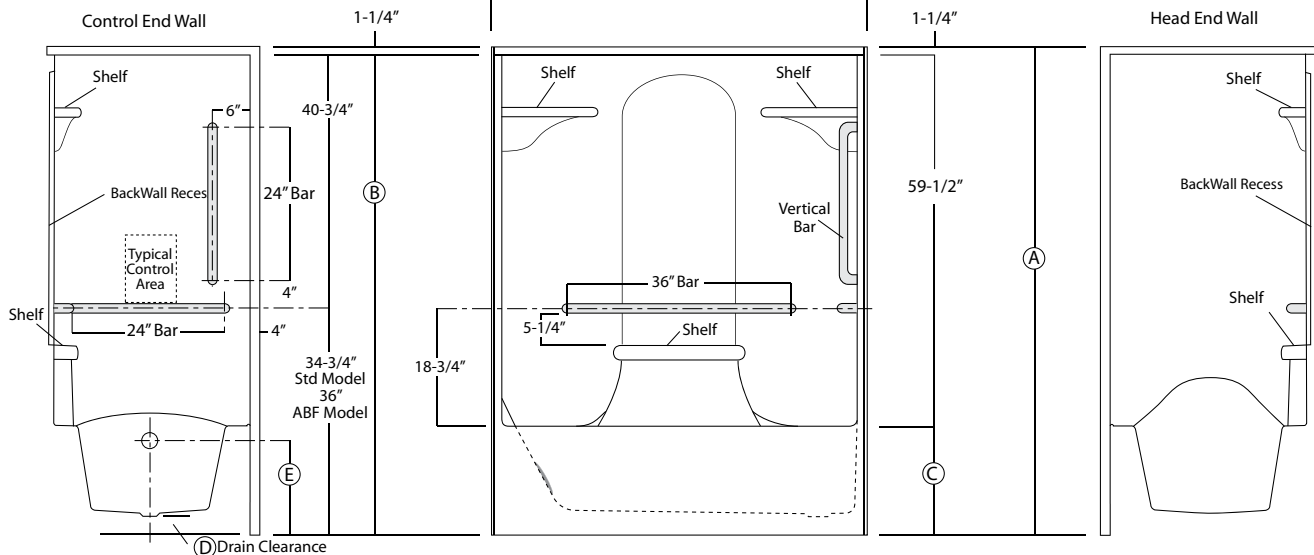

# Oasis 60 x 32-3/4 Acrylic, Open-Top Bathtub With ActivLife 3-Bar (2-horizontal, 1-vertical) Package

**Specification** – Oasis one-piece, 60 x 32-3/4-inch deep, vacuum formed acrylic, open-top bathtub, model TSA-6033, offered in a standard 16-inch or 17.25-inch (ABF) apron height. ActivLife package includes a single horizontal bar on the back wall and control wall, and a vertical bar at the entry on the control wall.

33-inch / Private Access / Bars Only

**TSA-6033 R / BP2-60**  
(RH drain / 3-bar package)  
Model & Package Illustrated

	Std Unit	ABF Unit
A	76-3/4"	78"
B	75-1/2"	76-3/4"
C	16"	17-1/4"
D	1-3/4"	3"
E	13-3/4"	15"
F	-	-

**NOTE:** Positioning of factory attached grab bars allow for installation of a shower enclosure.

**Home Innovation**  
LAB CERTIFIED™

Enclosure Size:  
56-3/4" w (max) x 59-1/2" h (max)

Dimensions shown are maximum. Due to the nature of the materials involved, actual unit dimensions can vary (tolerances: +0 / -3/8 inch). Oasis reserves the right to modify or discontinue product and/or associated equipment without prior written or verbal notification or obligation.