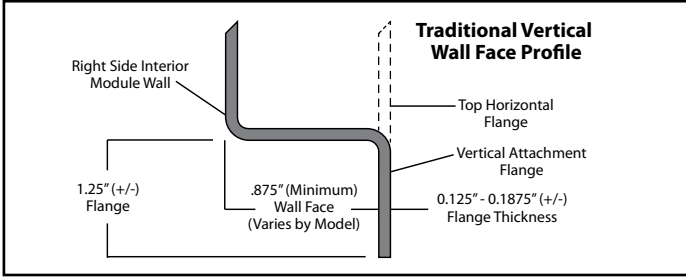

**Package Notes:**

1. Model available without listed package.
2. For package without vertical bar at entry see ActivLife "BP1-60" package code.

Photo 1: Grab Bars: Factory-installed 1.50-inch diameter, concealed attachment, 18 gauge, #304 brushed stainless steel grab bars. Concealed attachment design provides tamper-resistance and minimizes debris collection areas at contact points, compared to common exposed flange bar designs, without compromising bar attachment integrity. (Reinforced areas include a structural core material encapsulated in FRP composite.)

# Oasis 60 x 32-3/4 Acrylic, Open-Top Bathtub With ActivLife 2-Bar (2-horizontal) Package

33-inch / Private Access / Bars Only

**Specification** – Oasis one-piece, 60 x 32-3/4-inch deep, vacuum formed acrylic, open-top bathtub, model TSA-6033, offered in a standard 16-inch or 17.25-inch (ABF) apron height. ActivLife package includes a horizontal bar on the back wall and across the control wall.