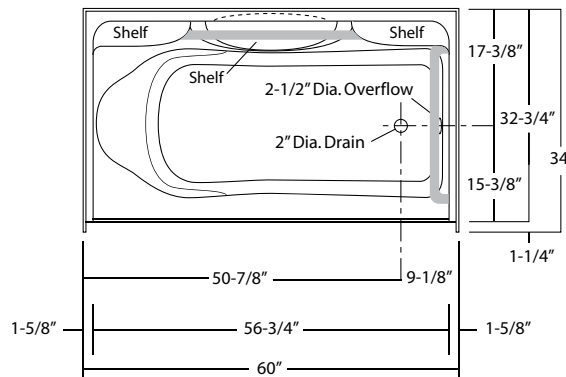

# Oasis 60 x 32-3/4 Acrylic, Open-Top Bathtub With ActivLife 3-Bar (2-horizontal, 1-vertical) Package

**Specification** – Oasis one-piece, 60 x 32-3/4-inch deep, vacuum formed acrylic, open-top bathtub, model TSA-6033, offered in a standard 16-inch or 17.25-inch (ABF) apron height. ActivLife package includes a single horizontal bar on the back wall and control wall, and a vertical bar at the entry on the control wall.

# Oasis 60 x 32-3/4 Acrylic, Open-Top Bathtub With ActivLife 2-Bar (2-horizontal) Package

33-inch / Private Access / Bars Only

**Specification** – Oasis one-piece, 60 x 32-3/4-inch deep, vacuum formed acrylic, open-top bathtub, model TSA-6033, offered in a standard 16-inch or 17.25-inch (ABF) apron height. ActivLife package includes a horizontal bar on the back wall and across the control wall.

**TSA-6033 R / BP1-60**  
(RH drain / 2-bar package)  
Model & Package Illustrated

	Std Unit	ABF Unit
A	76-3/4"	78"
B	75-1/2"	76-3/4"
C	16"	17-1/4"
D	1-3/4"	3"
E	13-3/4"	15"
F	-	-

**NOTE:** Positioning of factory attached grab bars allow for installation of a shower enclosure.

**Home Innovation**  
LAB CERTIFIED™

Enclosure Size:  
56-3/4" w (max) x 59-1/2" h (max)

Dimensions shown are maximum. Due to the nature of the materials involved, actual unit dimensions can vary (tolerances: +0 / -3/8 inch). Oasis reserves the right to modify or discontinue product and/or associated equipment without prior written or verbal notification or obligation.