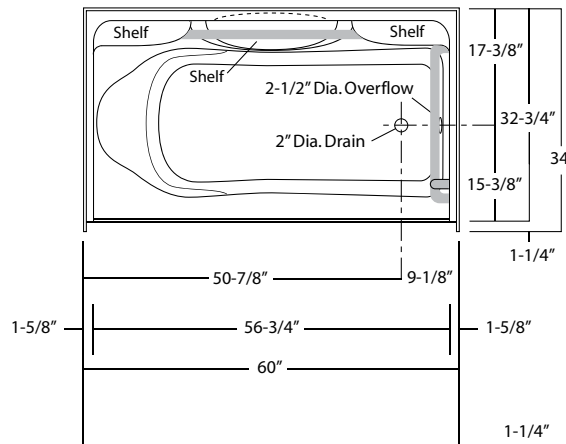

# Oasis 60 x 32-3/4 Acrylic, Open-Top Bathtub With ActivLife 3-Bar (2-horizontal, 1-vertical) Package

**Specification** – Oasis one-piece, 60 x 32-3/4-inch deep, vacuum formed acrylic, open-top bathtub, model TSA-6033, offered in a standard 16-inch or 17.25-inch (ABF) apron height. ActivLife package includes a single horizontal bar on the back wall and control wall, and a vertical bar at the entry on the control wall.

33-inch / Private Access / Bars Only

**TSA-6033 R / BP2-60**  
(RH drain / 3-bar package)  
Model & Package Illustrated

	Std Unit	ABF Unit
A	76-3/4"	78"
B	75-1/2"	76-3/4"
C	16"	17-1/4"
D	1-3/4"	3"
E	13-3/4"	15"
F	-	-

**NOTE:** Positioning of factory attached grab bars allow for installation of a shower enclosure.

**Home Innovation**  
LAB CERTIFIED™

Enclosure Size:  
56-3/4" w (max) x 59-1/2" h (max)

Dimensions shown are maximum. Due to the nature of the materials involved, actual unit dimensions can vary (tolerances: +0 / -3/8 inch). Oasis reserves the right to modify or discontinue product and/or associated equipment without prior written or verbal notification or obligation.