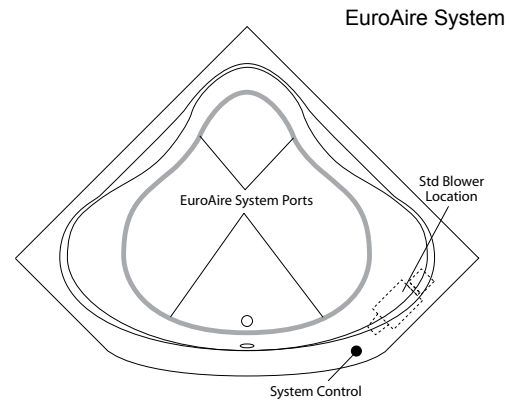

Order Number / Description

6J: *EuroFlo System* includes: 6-Adjustable jets, 6-jet Back Jet Array w/ manual control, Aromatherapy diffuser, Chromotherapy light, low water sensor, twin air controls, electronic system control w/ timer, and 13.5 amp pump/motor.

1. Options:
2. In-Line Heater (1*) (order: ILH)
   - Ozone Generator (1*) (order: OZG)
   - Manual Pillow Neck Jet (1*) (order: PNJ)
     (white cover std., black cover on dark units)
   - Electronic Back-Jet (1*, 2*, 4*) (order: BJA-ES)
   - Trim Upgrade (1*)
     - Brushed (satin) Nickel (order: 6J-SNK)
     - Alternate Pump/Blower Location (1*) (order: MP/B)

Order Number / Description

AR3; *EuroAire System* (3*) includes: (48) Perimeter air ports, electronic system control, and a 12.0 amp, 600-watt blower with ceramic heater.

6J-AR3: *EuroFlo & EuroAire System* (3*) on a single unit with an enhanced electronic control.

1. Notes:
2. (1*) Factory installed options
   - (2*) Includes system control upgrade
   - (3*) Available on acrylic models only
   - (4*) Upgrade from manual back-jet array