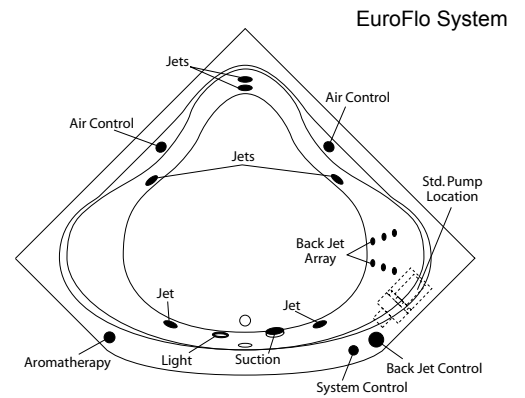

Order Number / Description

6J: *EuroFlo System* includes: 6-Adjustable jets, 6-jet Back Jet Array w/ manual control, Aromatherapy diffuser, Chromotherapy light, low water sensor, twin air controls, electronic system control w/ timer, and 13.5 amp pump/motor.

1. Options:
2. In-Line Heater (1*) (order: ILH)
   - Ozone Generator (1*) (order: OZG)
   - Manual Pillow Neck Jet (1*) (order: PNJ)
     (white cover std., black cover on dark units)
   - Electronic Back-Jet (1*, 2*, 4*) (order: BJA-ES)
   - Trim Upgrade (1*)
     - Brushed (satin) Nickel (order: 6J-SNK)
     - Alternate Pump/Blower Location (1*) (order: MP/B)

Order Number / Description

AR3; *EuroAire System* (3*) includes: (48) Perimeter air ports, electronic system control, and a 12.0 amp, 600-watt blower with ceramic heater.

6J-AR3: *EuroFlo & EuroAire System* (3*) on a single unit with an enhanced electronic control.

1. Notes:
2. (1*) Factory installed options
   - (2*) Includes system control upgrade
   - (3*) Available on acrylic models only
   - (4*) Upgrade from manual back-jet array