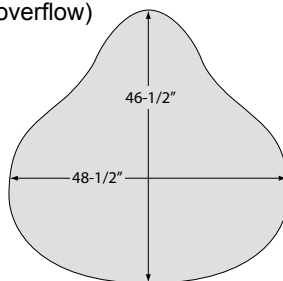

Sump Dimen: 21" deep
 Sump Capacity: 113 gal. (unoccupied - to overflow)
 Whirlpool Operating: 82 gal.

Photographic images may include optional components and appear different than actual product.
 Dimensions shown are maximum. Due to the nature of the materials involved, actual unit dimensions can vary (tolerances: +0 / -3/8 inch).
 Oasis reserves the right to modify or discontinue product and/or associated equipment without prior written or verbal notification or obligation.