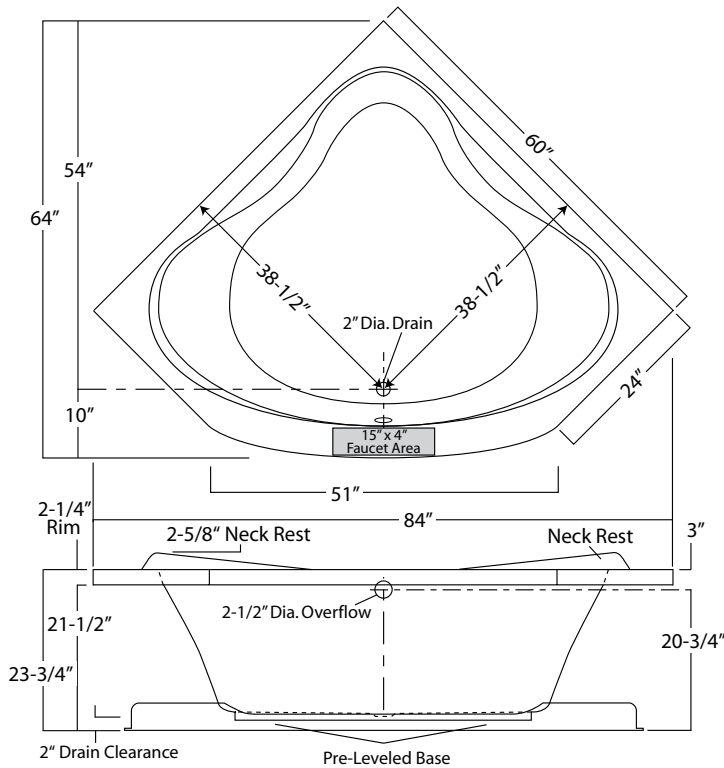

Order Number / Description

6J: *EuroFlo System* includes: 6-Adjustable jets, 6-jet Back Jet Array w/ manual control, Aromatherapy diffuser, Chromotherapy light, low water sensor, twin air controls, electronic system control w/ timer, and 13.5 amp pump/motor.

1. Options:
2. In-Line Heater (1*) (order: ILH)
   - Ozone Generator (1*) (order: OZG)
   - Manual Pillow Neck Jet (1*) (order: PNJ)
     (white cover std., black cover on dark units)
   - Electronic Back-Jet (1*, 2*, 4*) (order: BJA-ES)
   - Trim Upgrade (1*)
     - Brushed (satin) Nickel (order: 6J-SNK)
     - Alternate Pump/Blower Location (1*) (order: MP/B)

Order Number / Description

AR3; *EuroAire System* (3*) includes: (48) Perimeter air ports, electronic system control, and a 12.0 amp, 600-watt blower with ceramic heater.

6J-AR3: *EuroFlo & EuroAire System* (3*) on a single unit with an enhanced electronic control.

1. Notes:
2. (1*) Factory installed options
   - (2*) Includes system control upgrade
   - (3*) Available on acrylic models only
   - (4*) Upgrade from manual back-jet array