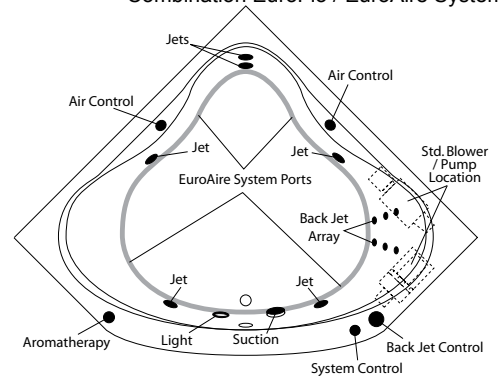

Order Number / Description

6J: *EuroFlo System* includes: 6-Adjustable jets, 6-jet Back Jet Array w/ manual control, Aromatherapy diffuser, Chromotherapy light, low water sensor, twin air controls, electronic system control w/ timer, and 13.5 amp pump/motor.

- Options:
- In-Line Heater (1*) (order: ILH)
 - Ozone Generator (1*) (order: OZG)
 - Manual Pillow Neck Jet (1*) (order: PNJ)
(white cover std., black cover on dark units)
 - Electronic Back-Jet (1*, 2*, 4*) (order: BJA-ES)
 - Trim Upgrade (1*)
 - Brushed (satin) Nickel (order: 6J-SNK)
 - Alternate Pump/Blower Location (1*) (order: MP/B)

Order Number / Description

AR3; *EuroAire System* (3*) includes: (48) Perimeter air ports, electronic system control, and a 12.0 amp, 600-watt blower with ceramic heater.

6J-AR3: *EuroFlo & EuroAire System* (3*) on a single unit with an enhanced electronic control.

- Notes:
- (1*) Factory installed options
 - (2*) Includes system control upgrade
 - (3*) Available on acrylic models only
 - (4*) Upgrade from manual back-jet array

Combination EuroFlo / EuroAire System