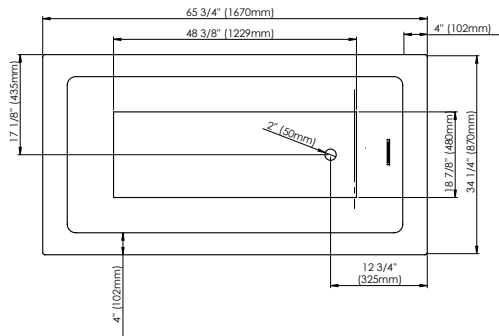

# MUNICH F2 3466

65 3/4" x 34 1/4" x 23"

<b>PRODUCT DESCRIPTION:</b>	
Adjustable feet Contemporary style Above-the-floor rough (AFR) Integrated linear overflow and drain kit included, chrome	
<b>24-48hrs 5 days</b>	
<b>WATER CAPACITY:</b>	<b>IMMERSION:</b>
71 gallons	15 1/2 po
<b>BOX SIZE:</b>	
68" x 37" x 25"	
<b>NET WEIGHT:</b>	<b>GROSS WEIGHT:</b>
147 lbs	162 lbs