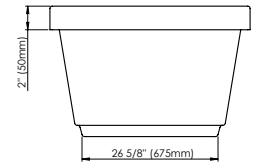

IMPROVED DESIGN