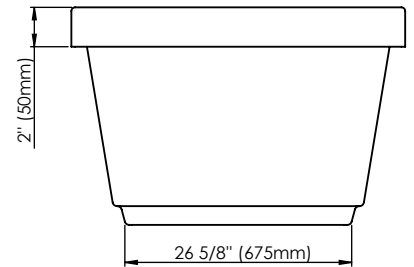

# Munich F2 3466

Bathtub

Ajustable feet

Above-the-floor rough (AFR)

\*All dimensions are approximate and subject to change without notice

Please refer to the installation guide before beginning the installation