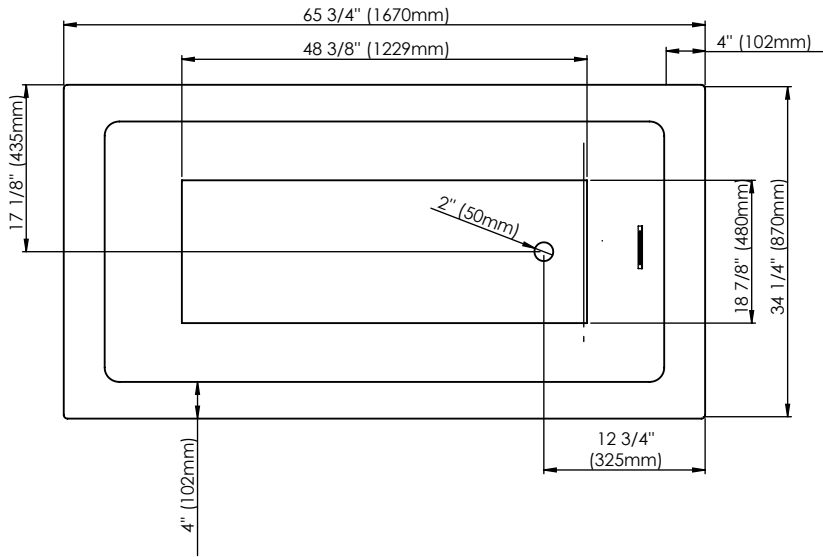

# Munich F2 3466

Bathtub

Ajustable feet

Above-the-floor rough (AFR)

\*All dimensions are approximate and subject to change without notice

Please refer to the installation guide before beginning the installation