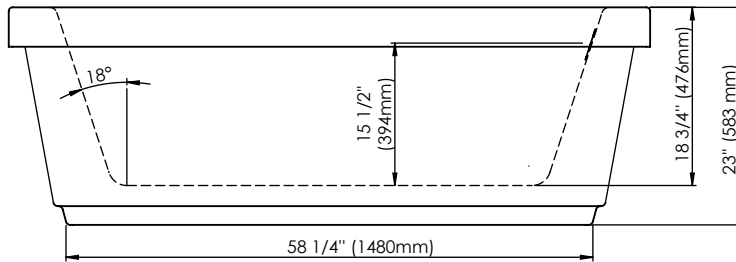

# Munich F2 3466

Bathtub

Ajustable feet

Above-the-floor rough (AFR)

\*All dimensions are approximate and subject to change without notice

Please refer to the installation guide before beginning the installation