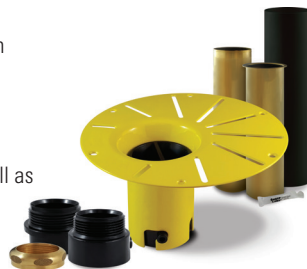

## GENERAL OPTIONS

Overflow and waste included: Chrome

Acrylic Colour: White

Standard

Bathtub drain adapter (picture below)

Gel black neck pillow

White, brushed nickel or black overflow and drain kit

## MASS-AIR / ROUGE-AIR OPTIONS

Mass-Air Jet finish: White/Chrome

Standard

Others: Chrome/Chrome

96" blower hose extension

A blower hose extension is required when the blower is located more than 4' from the bathtub.

## BATHTUB DRAIN ADAPTER

123Connect is a freestanding bathtub rough-in (install before tile).

- Quick, easy and clean installation.
- No access panel required.
- Allows for an installation as close to the wall as possible.