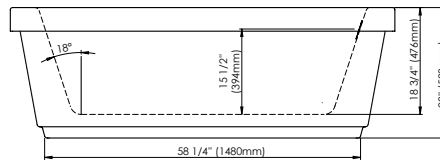

IMPROVED DESIGN