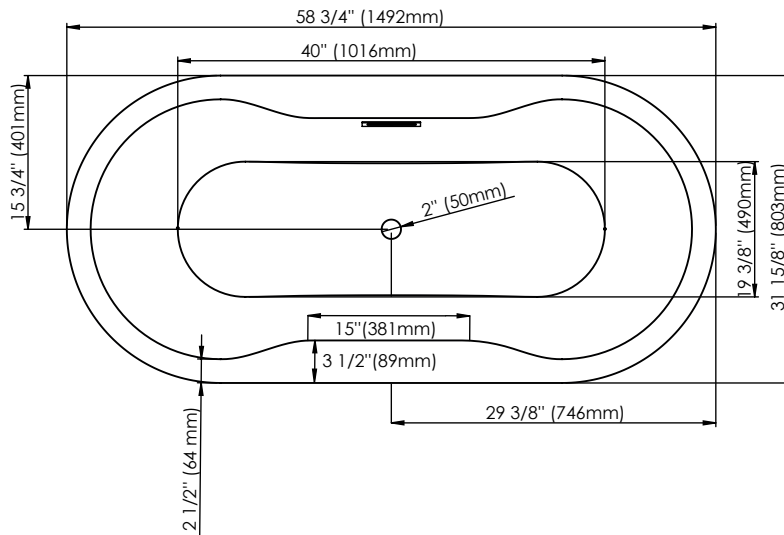

Produits Neptune
Rouge

Berlin F1 3260

Bathtub

Ajustable feet

Above-the-floor rough (AFR)

*All dimensions are approximate and subject to change without notice

Please refer to the installation guide before beginning the installation