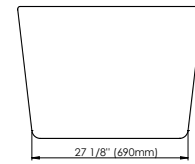

BERLIN F1 3260

58 3/4" x 31 5/8" x 23 1/4"

PRODUCT DESCRIPTION:

Adjustable feet
Transitional style
Above-the-floor rough (AFR)
Integrated linear overflow and drain kit included, chrome

24-48hrs
5 days

WATER CAPACITY:

58 gallons

IMMERSION:

14 3/4 po

BOX SIZE:

60" x 33" x 34"

NET WEIGHT:

86 lbs

GROSS WEIGHT:

116 lbs

Bathtub only

BER3260F1

Mass-Air

BER3260F1M

Included: 12 injectors, 750W (1 1/2h.p.) Optima blower, with 300W heating element, 72" blower hose extension, and remote control.

Rouge-Air

BER3260F1A

Included: 12 micro-jets, 750W (1 1/2h.p.) Optima blower, with 300W heating element, 72" blower hose extension, and remote control.

GENERAL OPTIONS

Overflow and waste included: Chrome

Acrylic Colour: White

Standard

Bathtub drain adapter (picture below)

Gel black neck pillow

White, brushed nickel or black overflow and drain kit

MASS-AIR / ROUGE-AIR OPTIONS

Mass-Air Jet finish: White/Chrome

Standard

Others: Chrome/Chrome

96" blower hose extension

A blower hose extension is required when the blower is located more than 4' from the bathtub.

BATHTUB DRAIN ADAPTER

123Connect is a freestanding bathtub rough-in (install before tile).

- Quick, easy and clean installation.
- No access panel required.
- Allows for an installation as close to the wall as possible.

LINEAR OVERFLOW

White

Brushed nickel

Chrome

Black

CONFORMITY ATTESTATION
Bathtub Standards
cUPC
Hydromassage Standard
CAN / CSA.B45.10 / CSA.C22.2 / UL-1795

ECORESPONSABLE Certification
First manufacturer of bathroom products in North America to be certified ecoresponsible

6835, Picard street, Saint-Hyacinthe (Québec) J2S 1H3
Phone: (450) 773-7058 - Fax: (450) 773-5063
produitsneptune.com