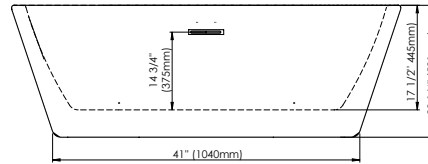

BERLIN F1 3260

58 3/4" x 31 5/8" x 23 1/4"

PRODUCT DESCRIPTION:

Adjustable feet
Transitional style
Above-the-floor rough (AFR)
Integrated linear overflow and drain kit included, chrome

24-48hrs
5 days

WATER CAPACITY:

58 gallons

IMMERSION:

14 3/4 po

BOX SIZE:

60" x 33" x 34"

NET WEIGHT:

86 lbs

GROSS WEIGHT:

116 lbs

Bathtub only

BER3260F1

Mass-Air

BER3260F1M

Included: 12 injectors, 750W (1 1/2h.p.) Optima blower, with 300W heating element, 72" blower hose extension, and remote control.

Rouge-Air

BER3260F1A

Included: 12 micro-jets, 750W (1 1/2h.p.) Optima blower, with 300W heating element, 72" blower hose extension, and remote control.

GENERAL OPTIONS

Overflow and waste included: Chrome

Acrylic Colour: White

Standard

Bathtub drain adapter (picture below)

Gel black neck pillow

White, brushed nickel or black overflow and drain kit

MASS-AIR / ROUGE-AIR OPTIONS

Mass-Air Jet finish: White/Chrome

Standard

Others: Chrome/Chrome

96" blower hose extension

A blower hose extension is required when the blower is located more than 4' from the bathtub.

BATHTUB DRAIN ADAPTER

123Connect is a freestanding bathtub rough-in (install before tile).

- Quick, easy and clean installation.
- No access panel required.
- Allows for an installation as close to the wall as possible.

LINEAR OVERFLOW

White

Brushed nickel

Chrome

Black

CONFORMITY ATTESTATION
Bathtub Standards
cUPC
Hydromassage Standard
CAN / CSA.B45.10 / CSA.C22.2 / UL-1795

ECORESPONSABLE Certification
First manufacturer of bathroom products in North America to be certified ecoresponsible

6835, Picard street, Saint-Hyacinthe (Québec) J2S 1H3
Phone: (450) 773-7058 - Fax: (450) 773-5063
produitsneptune.com