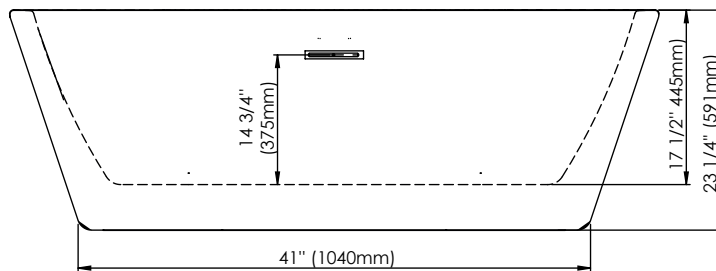

Produits Neptune
Rouge

Berlin F1 3260

Bathtub

Ajustable feet

Above-the-floor rough (AFR)

*All dimensions are approximate and subject to change without notice

Please refer to the installation guide before beginning the installation