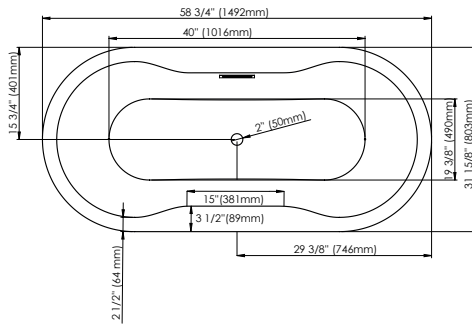

BERLIN F1 3260

58 3/4" x 31 5/8" x 23 1/4"

PRODUCT DESCRIPTION:

Adjustable feet
Transitional style
Above-the-floor rough (AFR)
Integrated linear overflow and drain kit included, chrome

24-48hrs
5 days

WATER CAPACITY:

58 gallons

IMMERSION:

14 3/4 po

BOX SIZE:

60" x 33" x 34"

NET WEIGHT:

86 lbs

GROSS WEIGHT:

116 lbs

Bathtub only

BER3260F1

Mass-Air

BER3260F1M

Included: 12 injectors, 750W (1 1/2h.p.) Optima blower, with 300W heating element, 72" blower hose extension, and remote control.

Rouge-Air

BER3260F1A

Included: 12 micro-jets, 750W (1 1/2h.p.) Optima blower, with 300W heating element, 72" blower hose extension, and remote control.

GENERAL OPTIONS

Overflow and waste included: Chrome

Acrylic Colour: White

Standard

Bathtub drain adapter (picture below)

Gel black neck pillow

White, brushed nickel or black overflow and drain kit

MASS-AIR / ROUGE-AIR OPTIONS

Mass-Air Jet finish: White/Chrome

Standard

Others: Chrome/Chrome

96" blower hose extension

A blower hose extension is required when the blower is located more than 4' from the bathtub.

BATHTUB DRAIN ADAPTER

123Connect is a freestanding bathtub rough-in (install before tile).

- Quick, easy and clean installation.
- No access panel required.
- Allows for an installation as close to the wall as possible.

LINEAR OVERFLOW

White

Brushed nickel

Chrome

Black

CONFORMITY ATTESTATION
Bathtub Standards
cUPC
Hydromassage Standard
CAN / CSA.B45.10 / CSA.C22.2 / UL-1795

ECORESPONSABLE Certification
First manufacturer of bathroom products in North America to be certified ecoresponsible

6835, Picard street, Saint-Hyacinthe (Québec) J2S 1H3
Phone: (450) 773-7058 - Fax: (450) 773-5063
produitsneptune.com