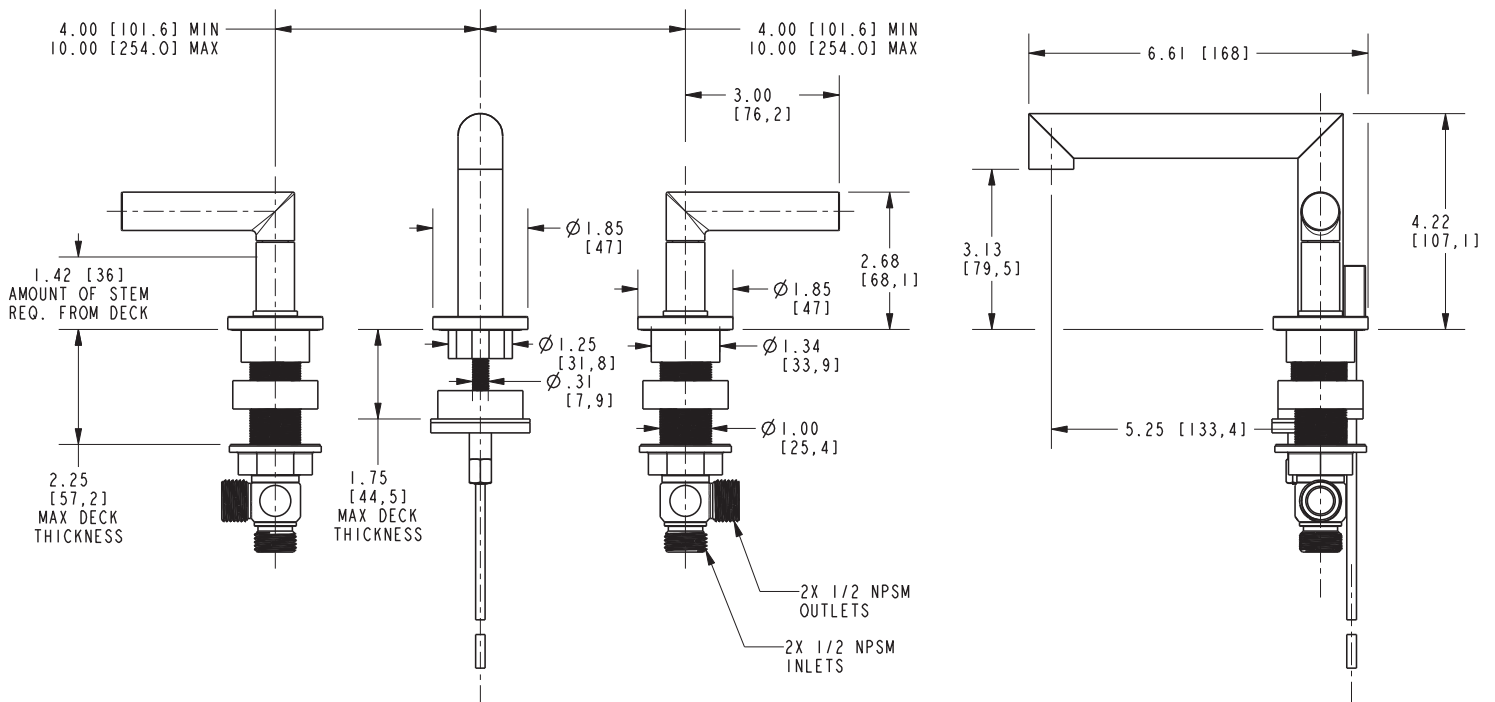

Features

- Solid brass construction
- Brass valve bodies
- Quarter-turn washerless ceramic disc valve cartridges
- Spout assembly with integral supply hoses
- Pop-up drain with tailpiece
- 3.13" (7.9 cm) spout height at outlet
- 5.25" (13.3 cm) spout reach (c-c)
- For 8" (20.3 cm) centers - Maximum 20" (50.8 cm)
- ADA Compliant
- 1.2 GPM (4.5 LPM) Max

Product Specification Add "Color / Finish" suffix to Model number, below.

The two-handle Widespread Lavatory Faucet shall be made of solid brass construction. Faucet shall incorporate a spout assembly with integral supply hoses and feature brass valve bodies with quarter-turn washerless ceramic disc valve cartridges. Faucet shall have a 1.2 gallon (4.5 liter) per minute maximum flow rate. Product shall be for 8" (20.3 cm) centers - Maximum 20" (50.8 cm). Product shall incorporate a 3.13" (7.9 cm) spout height at outlet and a 5.25" (13.3 cm) spout reach (c-c). Faucet shall include a pop-up drain with tailpiece and incorporate ADA compliant contemporary lever handles. Widespread Lavatory Faucet shall be Newport Brass Model 3130/_____.

3130

PRODUCT DIMENSIONS *(Units are in inches)*

Product Dimensions are provided for reference only. For specific product installation guidelines, please reference the Installation Instructions of the product being installed.