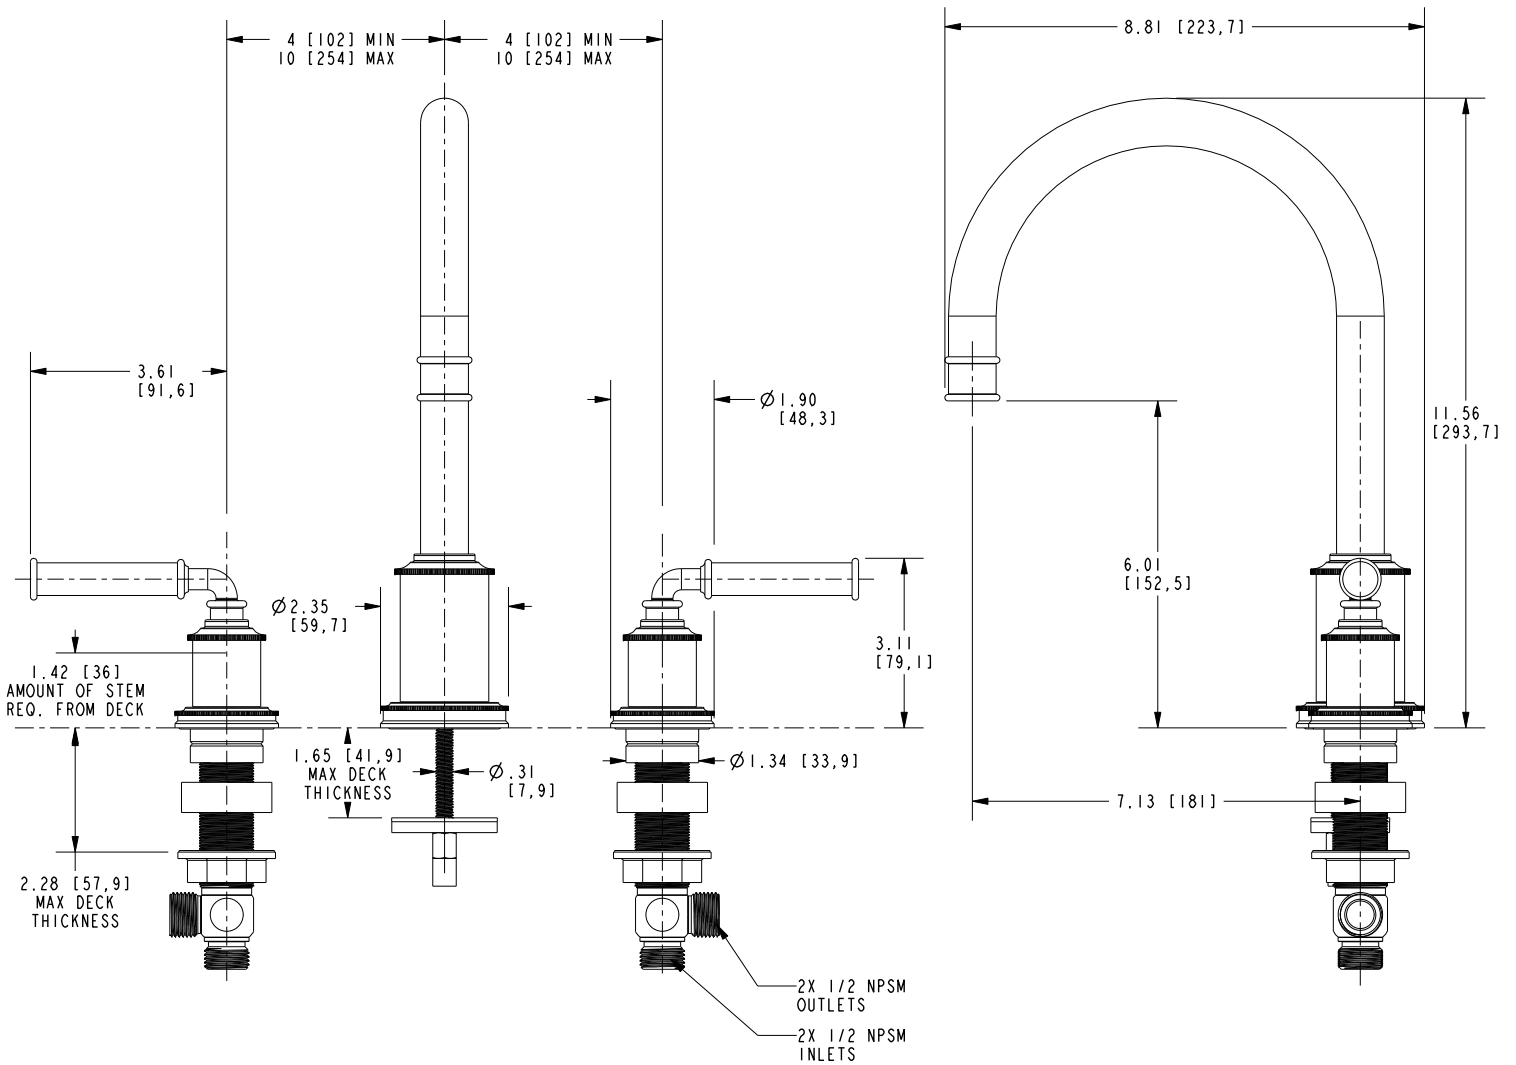

**Features**

- Solid brass construction
- Brass valve bodies
- Quarter-turn washerless ceramic disc valve cartridges
- Spout assembly with integral supply hoses
- Push Pop-Up drain with tailpiece
- 6.01" (15.3 cm) spout height at outlet
- 7.13" (18.1 cm) spout reach (c-c)
- For 8" (20.3 cm) centers - Maximum 20" (50.8 cm)
- ADA Compliant
- 1.2 GPM (4.5 LPM) Max

**Product Specification** Add "Color / Finish" suffix to Model number, below.

The two-handle Widespread Lavatory Faucet shall be made of solid brass construction. Faucet shall incorporate a spout assembly with integral supply hoses and feature brass valve bodies with quarter-turn washerless ceramic disc valve cartridges. Faucet shall have a 1.2 gallon (4.5 liter) per minute maximum flow rate. Product shall be for 8" (20.3 cm) centers - Maximum 20" (50.8 cm). Product shall incorporate a 6.01" (15.3 cm) spout height at outlet and a 7.13" (18.1 cm) spout reach (c-c). Faucet shall include a Push Pop-Up drain with tailpiece and incorporate lever handles. Widespread Lavatory Faucet shall be Newport Brass Model 2490C/\_\_\_\_.

## PRODUCT DIMENSIONS *(Units are in inches)*

Product Dimensions are provided for reference only. For specific product installation guidelines, please reference the Installation Instructions of the product being installed.

### Taft Widespread Lavatory Faucet 2940C