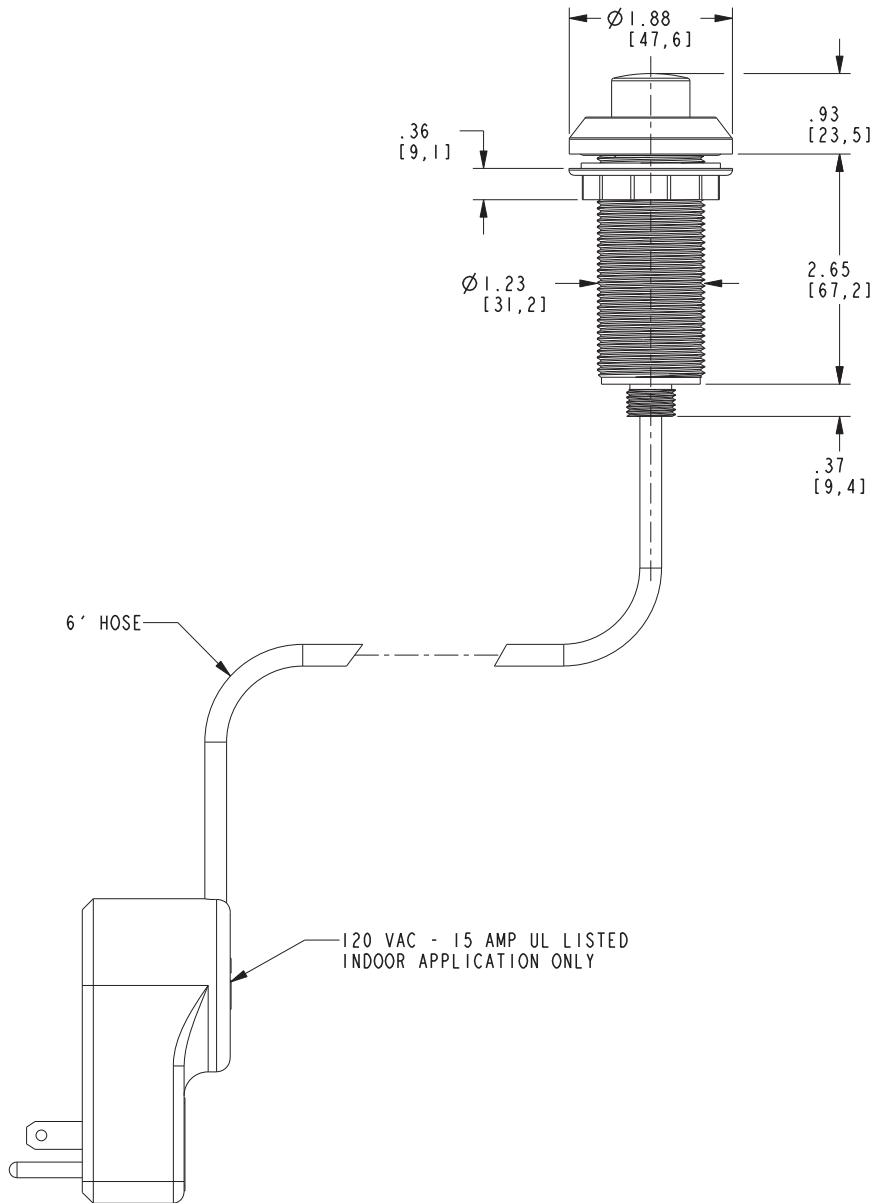

Features

- Solid brass construction
- Soft touch air activated
- 6’ supply air hose
- U/L listed 120VAC -15 amp indoor use only outlet adapter
- 15/16” (2.4 cm) trim height
- 1-7/8” (4.8 cm) trim diameter
- Complements Jeter Series

Model	Description	Colors Finishes				
3200-5811	Air Activated Disposer Switch Kit	<input type="checkbox"/> 10B	<input type="checkbox"/> 15	<input type="checkbox"/> 15S	<input type="checkbox"/> 26	<input type="checkbox"/> Other
20-383	Air Activated Disposer Switch Trim	<input type="checkbox"/> 10B	<input type="checkbox"/> 15	<input type="checkbox"/> 15S	<input type="checkbox"/> 26	<input type="checkbox"/> Other

* Note: Requires 1-1/4” to 1-11/16” through hole. Accommodates 2-1/4” maximum deck thickness.

Product Specification Add “Color / Finish” suffix to Model number, below.

Air Activated Disposer Switch trim shall be made of solid brass construction. Air Activated Disposer Switch shall include 6’ of supply air hose. Air Activated Disposer Switch shall include U/L listed 120VAC -15 amp indoor use only outlet adapter. Air Activated Disposer Switch shall be Newport Brass Model 3200-5811/____ .

3200-5811

PRODUCT DIMENSIONS *(Units are in inches)*

Jeter Air Activated Disposer Switch Kit 3200-5811