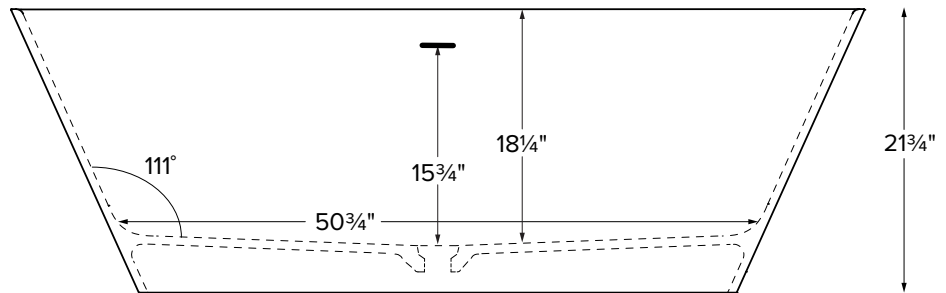

ELECTRICAL COMPONENTS & SPECIFICATIONS		
Required Electrical Service - 110 Volt		
Hydrotherapy Package	Components Included	GFCI
Air Massage	heated blower	1-15 amp
Electrical requirements may change with the addition of optional therapy components. See specific option details or installation information. CSA Certified C/US; B45.5/IAPMO ANSI Z124.1 and ANSI 112.19.7		

ORDERING AND INSTALLATION

- Before ordering or installing, please consider future access to equipment.
- Integrated overflow with toe tap drain included.
- Air baths require job site preparations for remote mounting the blower and required check valve. Check valve must be installed higher than the rim of the tub.
- Waterproof remote control included. Keypad is shipped loose and may be mounted nearby.
- Faucet valves cannot be installed on this tub model.

See the Installation & Operation Manual for more details.
MTI's Customer Service: Monday-Friday 8am-6pm EST
800-783-8827 or service@mtibaths.com

• Before discarding tub packaging, check for accessories that may be packaged inside.
• All product measurements are ±1/2".
• Specifications and configurations are subject to change without notice.
• Measurements herein supersede all others published prior to publication date below.