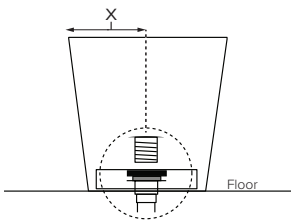

ELECTRICAL COMPONENTS & SPECIFICATIONS		
Required Electrical Service - 110 Volt		
Hydrotherapy Package	Components Included	GFCI
Air Massage	heated blower	1-15 amp
Electrical requirements may change with the addition of optional therapy components. See specific option details or installation information. CSA Certified C/US; B45.5/IAPMO ANSI Z124.1 and ANSI 112.19.7		

ORDERING AND INSTALLATION

- Before ordering or installing, please consider future access to equipment.
- Integrated overflow with toe tap drain included.
- Air baths require job site preparations for remote mounting the blower and required check valve. Check valve must be installed higher than the rim of the tub.
- Waterproof remote control included. Keypad is shipped loose and may be mounted nearby.
- Faucet valves cannot be installed on this tub model.

See the Installation & Operation Manual for more details.
MTI's Customer Service: Monday-Friday 8am-6pm EST
800-783-8827 or service@mtibaths.com

• Before discarding tub packaging, check for accessories that may be packaged inside.
• All product measurements are ±1/2".
• Specifications and configurations are subject to change without notice.
• Measurements herein supersede all others published prior to publication date below.