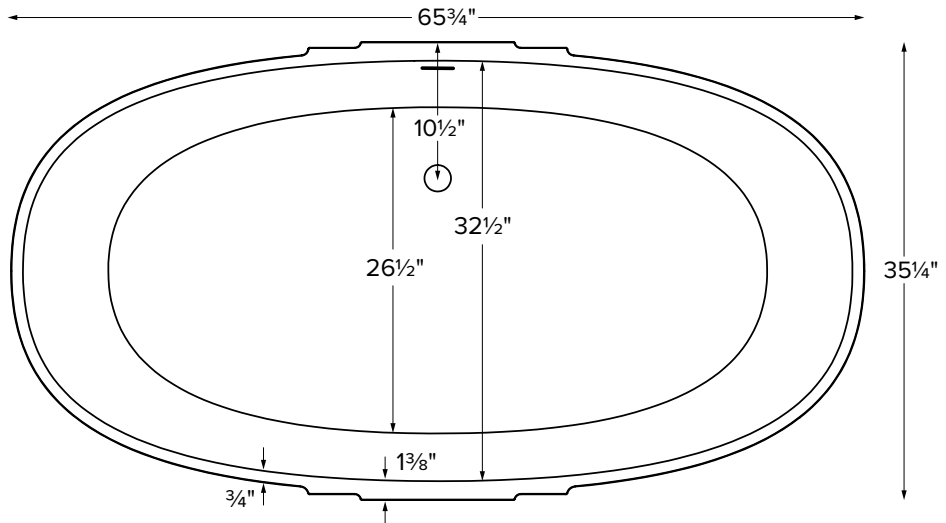

Magda

Features an integrated overflow

MODEL 414
65.75" x 35.25" x 21.75"
FREESTANDING 85 gal to overflow
<b>Mineral Composite</b>
262 lbs / 119 kg soaker
Filling this tub to the maximum may require an above average size or dedicated water heater.

Inside view of tub