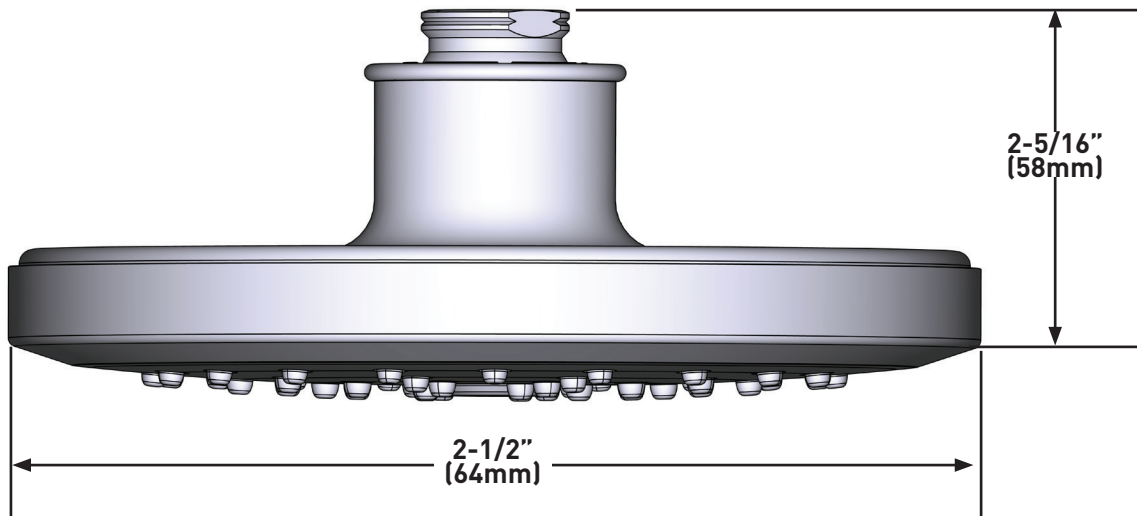

## GREENFIELD™

6-3/4" Rainfall Showerhead

**MODELS:** S178Series

**IMMERSION™**  
rainshower technology

**CRITICAL DIMENSIONS** DO NOT SCALE