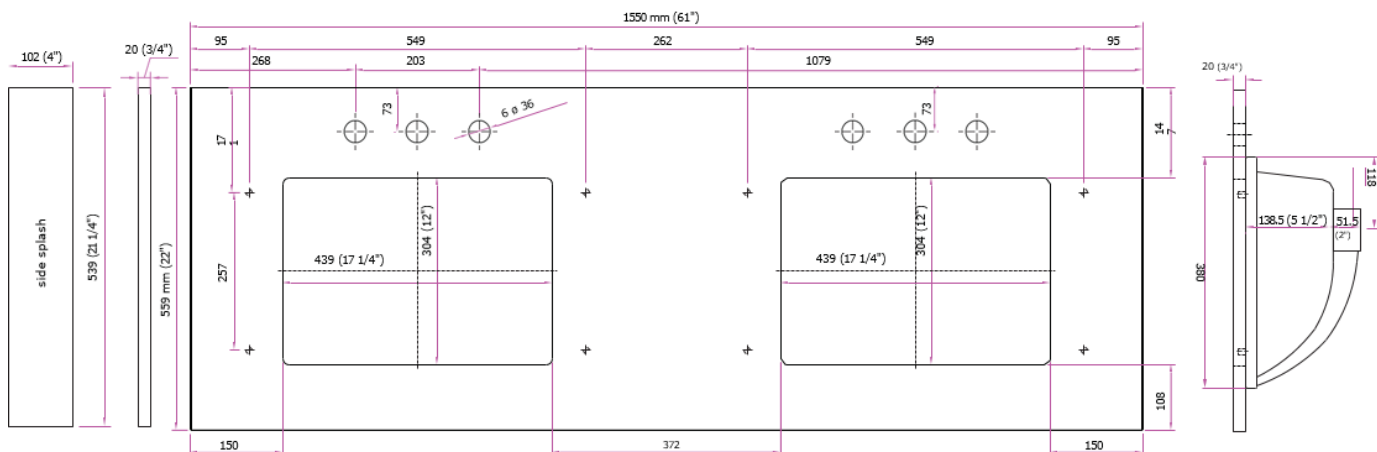

LUXART.

andressa®

Stone Vanity Top

LXVTMB6122D-CW

ST61228CWR

Need Help? If you have any questions or concerns, please email: customerservice@luxartcollection.com.
Por favor. Si tiene alguna pregunta o duda, envíe un correo electrónico: customerservice@luxartcollection.com