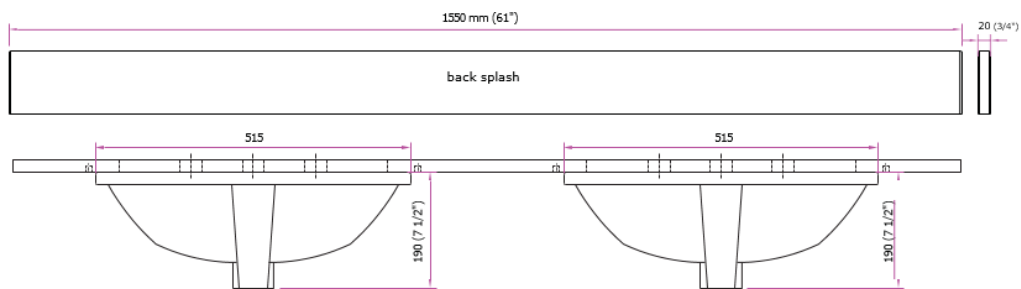

LUXART.

andressa®

Stone Vanity Top

LXVTMB6122D-CW

ST61228CWR

Need Help? If you have any questions or concerns, please email: customerservice@luxartcollection.com.
Por favor. Si tiene alguna pregunta o duda, envíe un correo electrónico: customerservice@luxartcollection.com