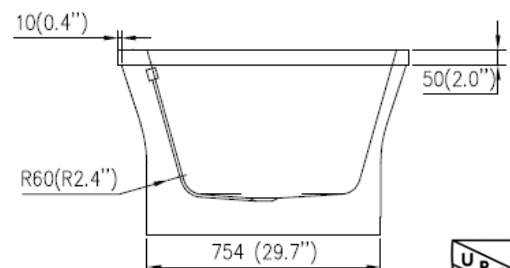

Warranty

See warranty information for more details.

All dimensions listed are nominal. LUXART® reserves the right to make product and material changes at any time without notice.