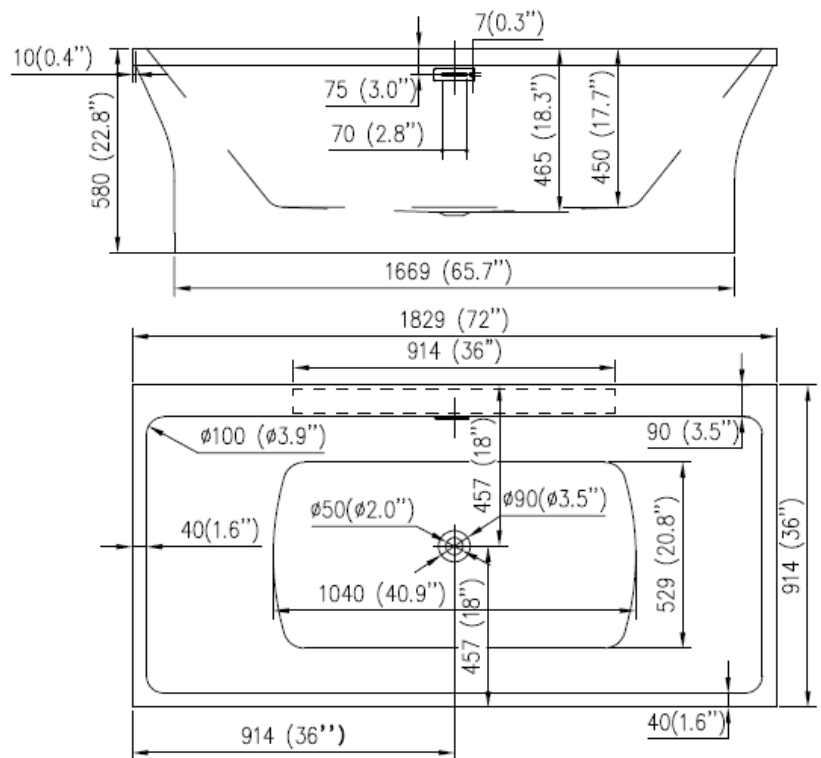

## TECHINICAL SPECIFICATIONS

Height	580 mm / 22.8 in
Width	914 mm / 36 in
Depth	465 mm / 18.3 in
Length	1829 mm / 72 in
Weight	105.80 pounds
Shipping Weight	132.60 pounds
Capacity (full)	110 Gallons
Capacity (to overflow)	92 Gallons
Drain	Centered Offset
Overflow	Integrated