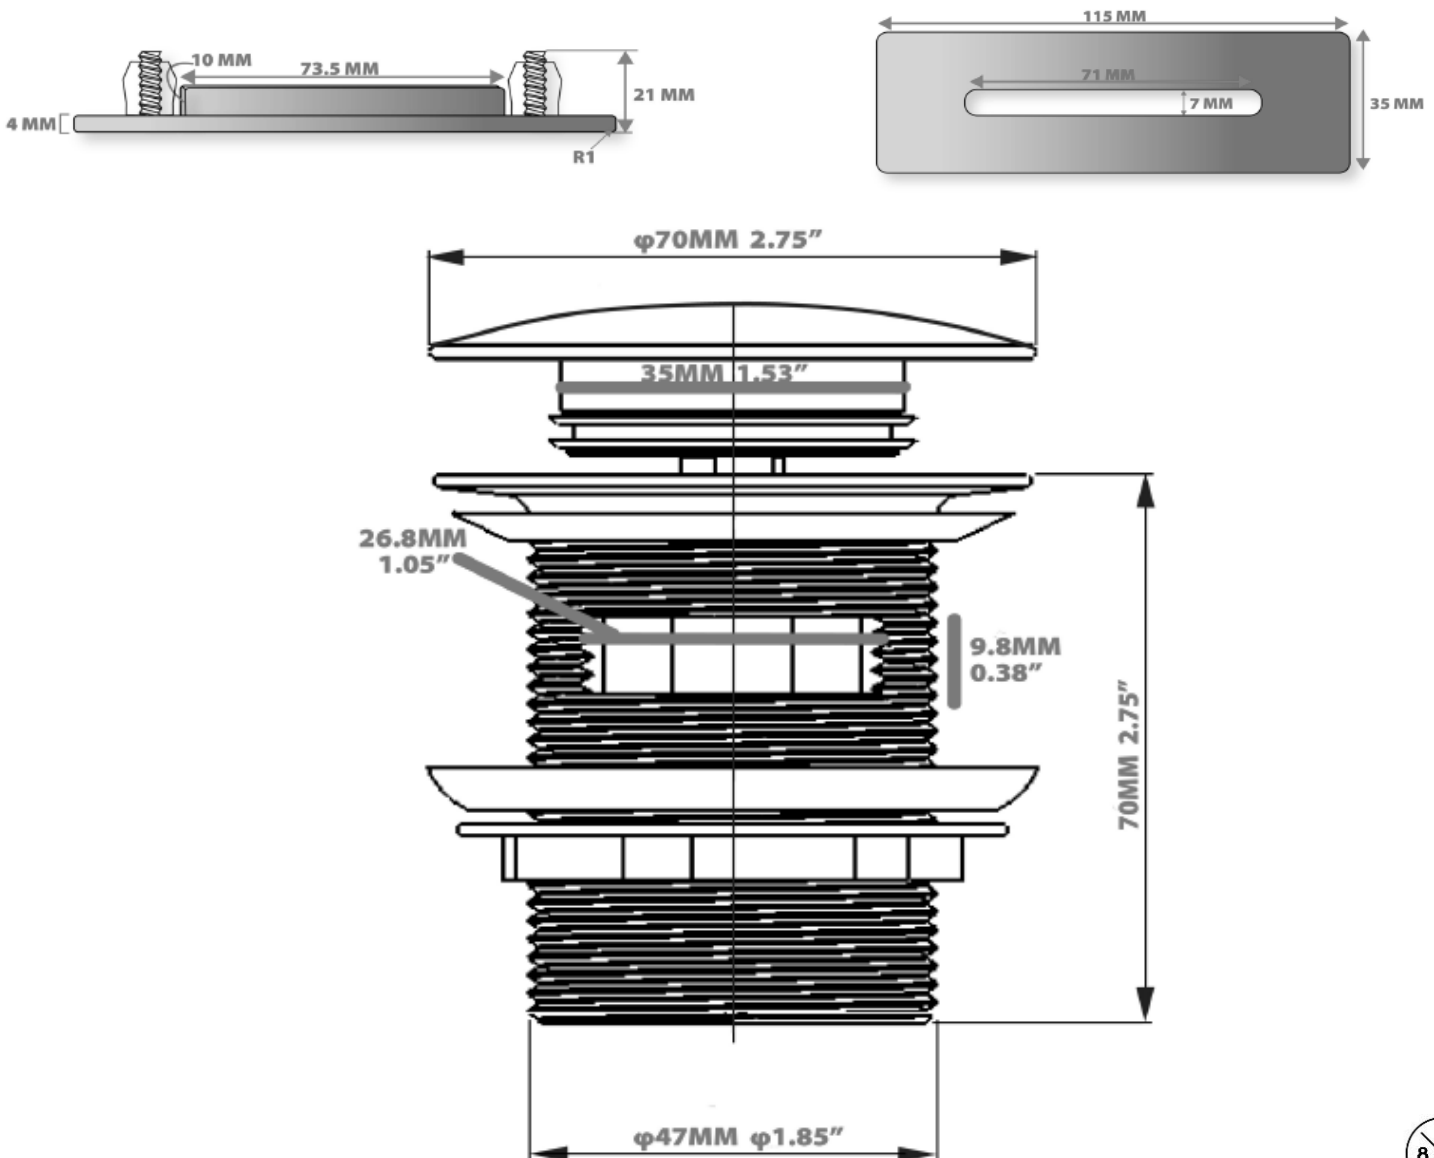

Freestanding Tub

LUXART® *Alta Bella*

Product Specifications

TECHINCAL SPECIFICATIONS

Metal overflow drain cover. Integral bathtub drain assembly with integral overflow holes. Metal pop-up drain cover. Drain cover is interchangeable with different finish colors, purchased separately. Made of brass and metal components.

Contact your sales representative for more information or visit our website at luxartcollection.com