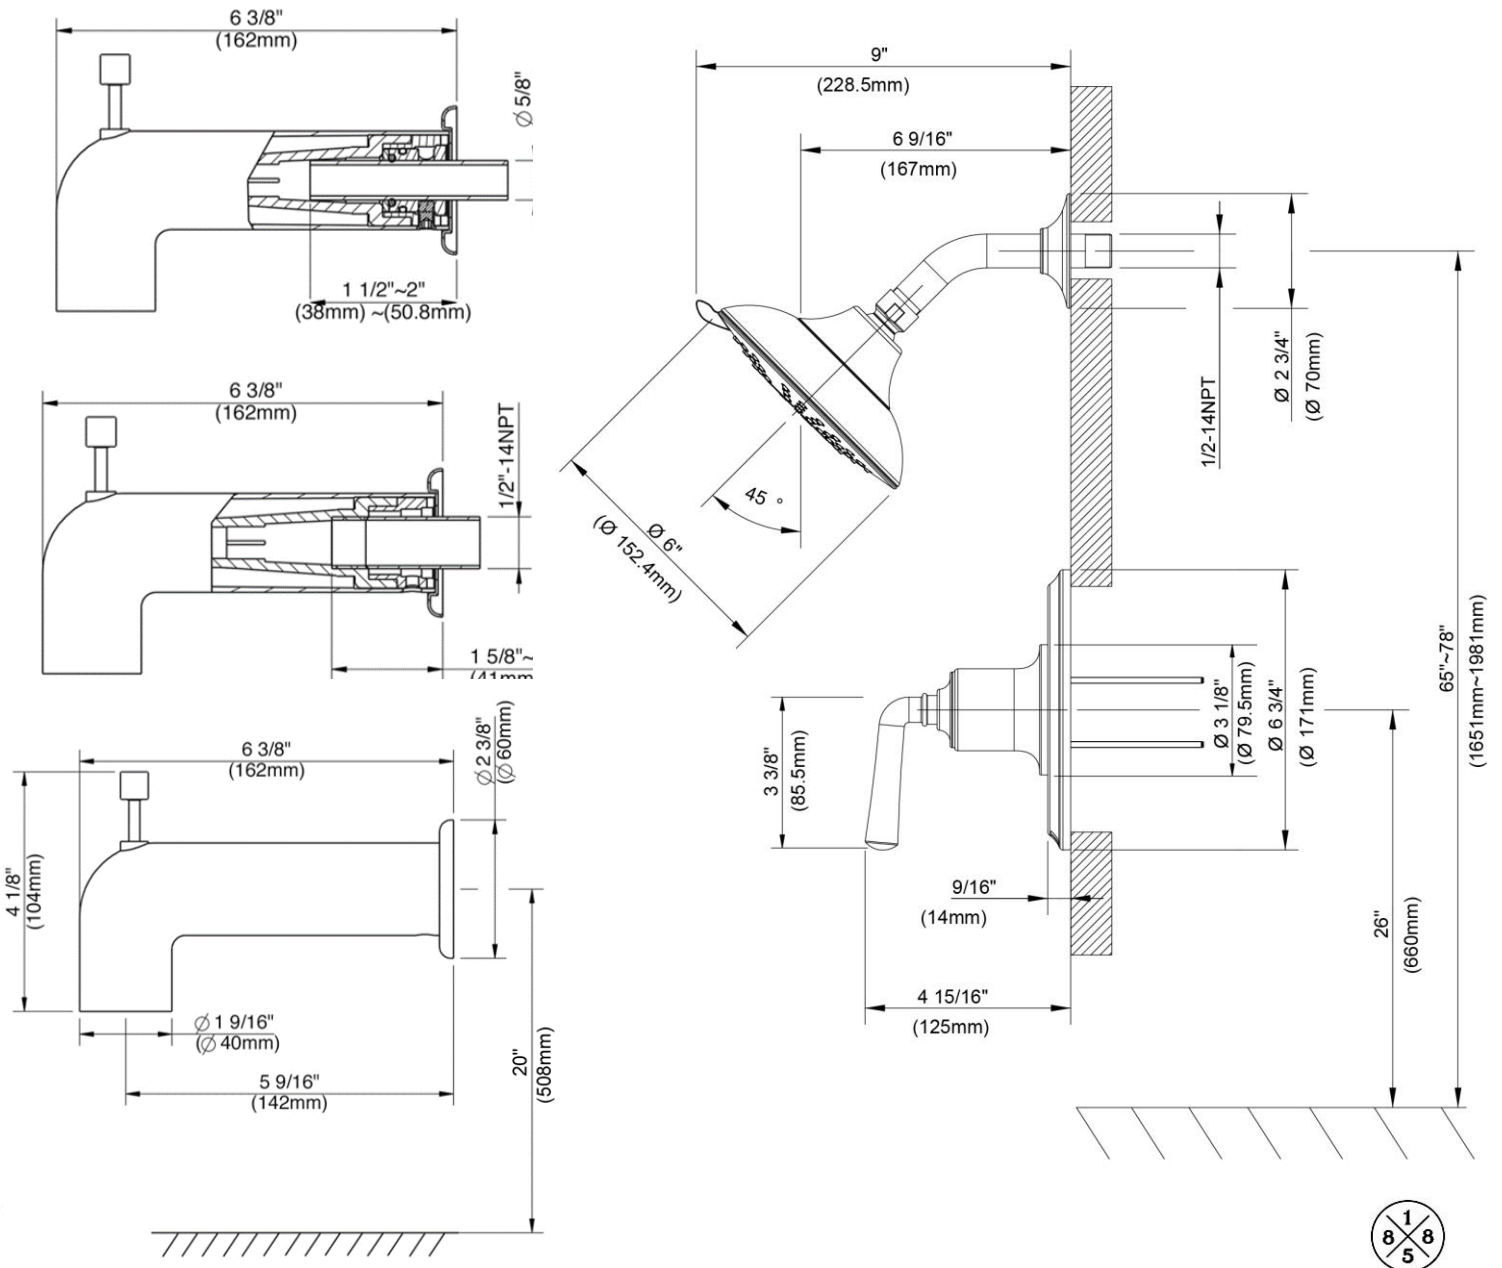

Tub & Shower Trim

Garniture pour baignoire et douche
Piezas exteriores para bañera y ducha

Product Specifications

LUXART.

Pastiche®

**PA411TO-CP
PA411TO-BN
PA411TO-BLM
PA411TO-PBB**

Contact your sales representative for more information or visit our website at luxartcollection.com