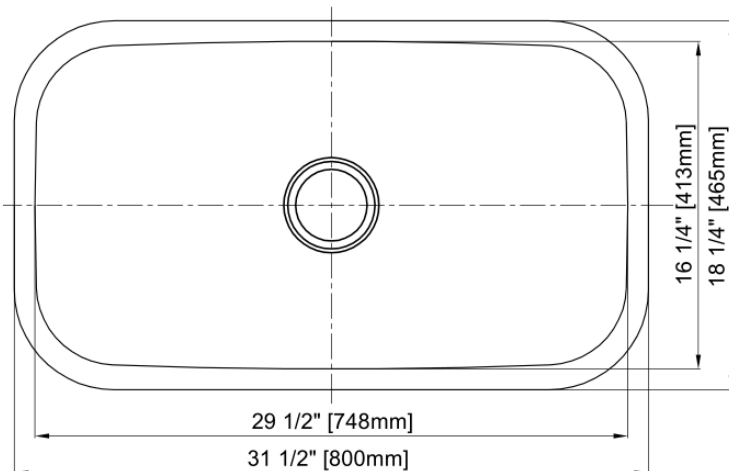

### Features

- 16 Gauge
- Type 304 Stainless Steel
- Includes Mounting Clips
- Fully Undercoated
- Sound Absorption Pads
- Brushed Satin Finish

**Overall Size:** 31-1/2" x 18-1/4"

**Bowl Depth:** 10"

**Minimum Cabinet Size:** 36"

**Drain Opening:** 3-1/2"

**Drain Placement:** Center

**USE SINK AS CUTOUT TEMPLATE**

**LXUS3118**

### Optional Accessories

- Bottom Basin Rack: MLUS3118BG
- Basket Strainer: MLL7, ML18, ML14, ML15
- Soap Dispenser: CSD, LCSD, LGLSD

For cutout measurement: Use sink in sink box.

All dimensions listed are nominal. Luxart® reserves the right to make product and material changes at any time without notice.