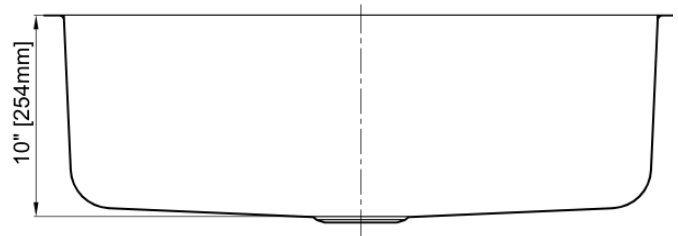

### Features

- 16 Gauge
- Type 304 Stainless Steel
- Includes Mounting Clips
- Fully Undercoated
- Sound Absorption Pads
- Brushed Satin Finish

**Overall Size:** 31-1/2" x 18-1/4"

**Bowl Depth:** 10"

**Minimum Cabinet Size:** 36"

**Drain Opening:** 3-1/2"

**Drain Placement:** Center

**USE SINK AS CUTOUT TEMPLATE**

**LXUS3118**