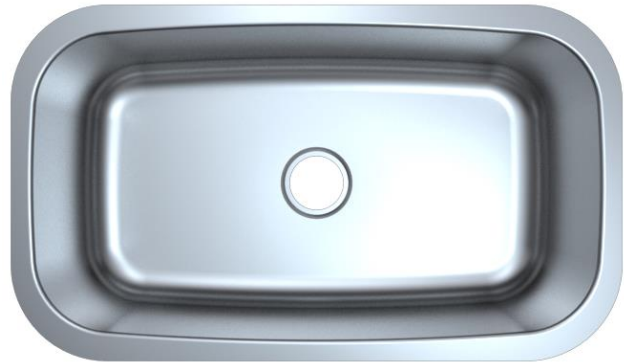

# Single Bowl Kitchen Sink

### Features

- 16 Gauge
- Type 304 Stainless Steel
- Includes Mounting Clips
- Fully Undercoated
- Sound Absorption Pads
- Brushed Satin Finish

**Overall Size:** 31-1/2" x 18-1/4"

**Bowl Depth:** 10"

**Minimum Cabinet Size:** 36"

**Drain Opening:** 3-1/2"

**Drain Placement:** Center

**USE SINK AS CUTOUT TEMPLATE**

**LXUS3118**