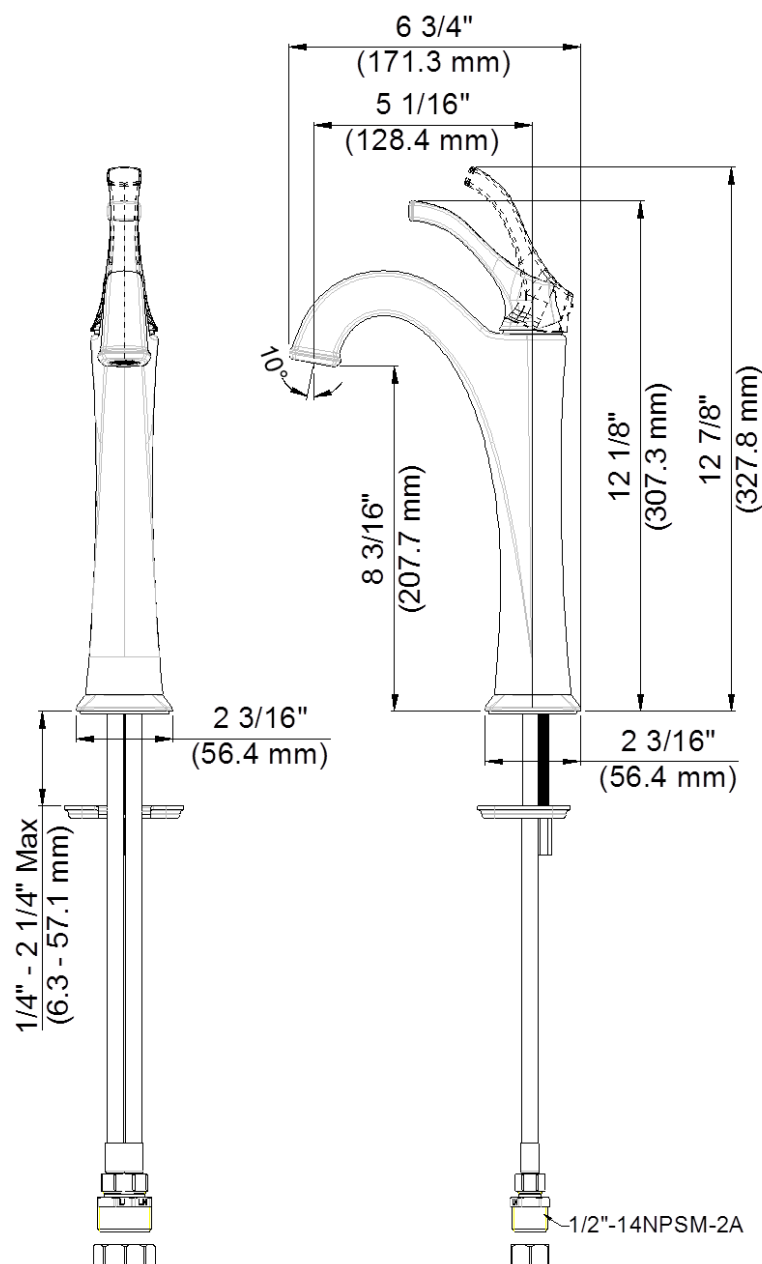

Deck Mount Vessel Filler

Robinet surélevé pour vasque
Vasija con montaje sobre el artefacto

Product Specifications

LUXART®

Poydras®

PO251DME-CP
PO251DME-BN
PO251DME-ORB
PO251DME-PN

Contact your sales representative for more information or visit our website at luxartcollection.com

Revised 9/2/2018