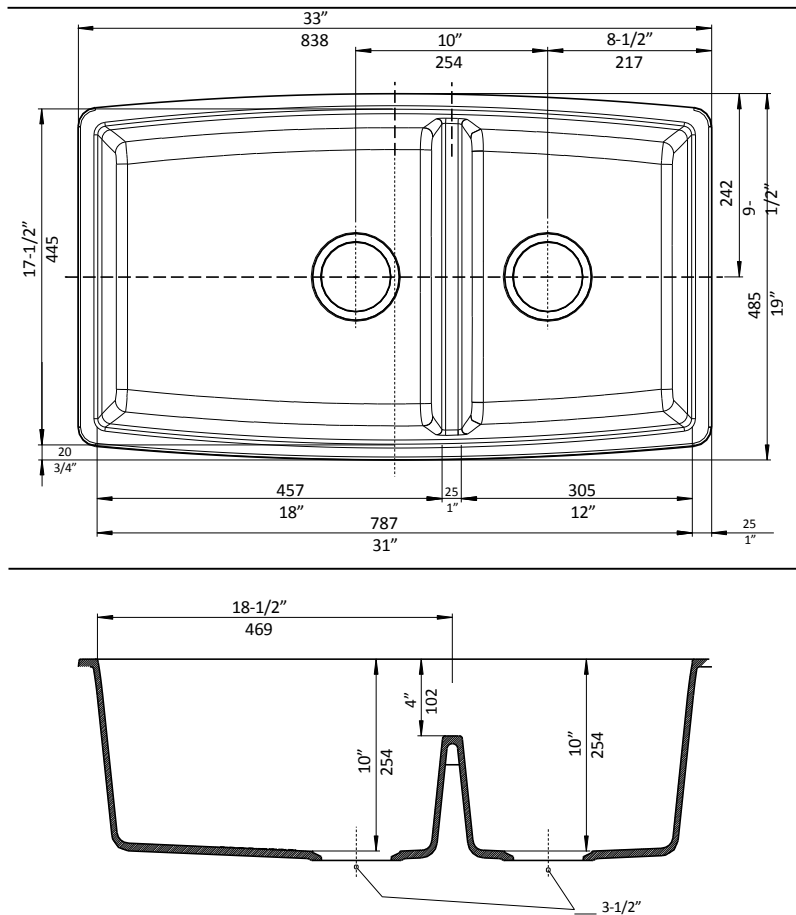

SILGRANIT®

LUXART®

Double Bowl 60/40 Low Divide Undermount

Product Specifications

Contact your sales representative for more information or visit our website at luxartcollection.com

Revised 03-2017