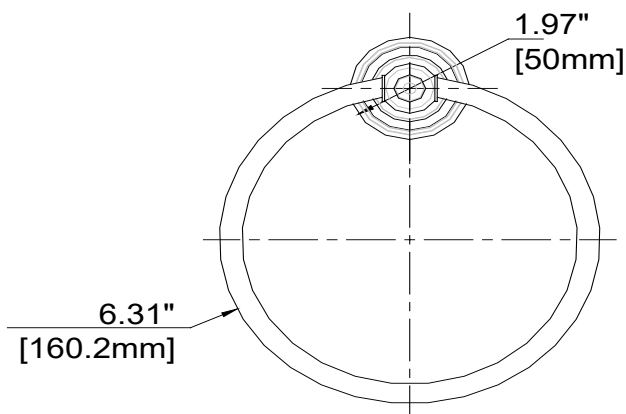

AVAILABLE FINISHES / FINIS OFFERTS / DISTINTOS ACABADOS:

- Polished Chrome / Chrome poli / Cromo lustrado (CP)
- PVD Brushed Nickel / PVD Nickel brossé / PVD Níquel cepillado (BN)
- Oil Rubbed Bronze / Bronze poncé à l'huile / Bronze lustrado al aceite (ORB)
- PVD Polished Nickel / PVD Nickel poli / PVD Níquel lustrado (PN)
- Matte Black / Noir Mat / Negro Mate (BLM)

Contact your sales representative for more information or visit our website at luxartcollection.com