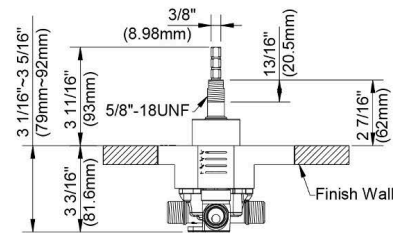

Tub and Shower Trim

Garniture de baignoire et de douche

Embellecedor de bañera y ducha

Product Specifications

LUXART®

debutante®

DB411TO-CP
DB411TO-BN
DB411TO-PBB

Contact your sales representative for more information or visit our website at luxartcollection.com