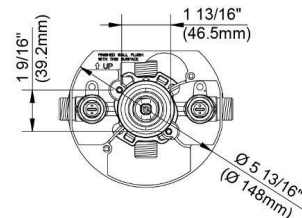

Tub and Shower Trim

Garniture de baignoire et de douche

Embellecedor de bañera y ducha

Product Specifications

LUXART®

debutante®

DB411TO-CP
DB411TO-BN
DB411TO-PBB

Contact your sales representative for more information or visit our website at luxartcollection.com