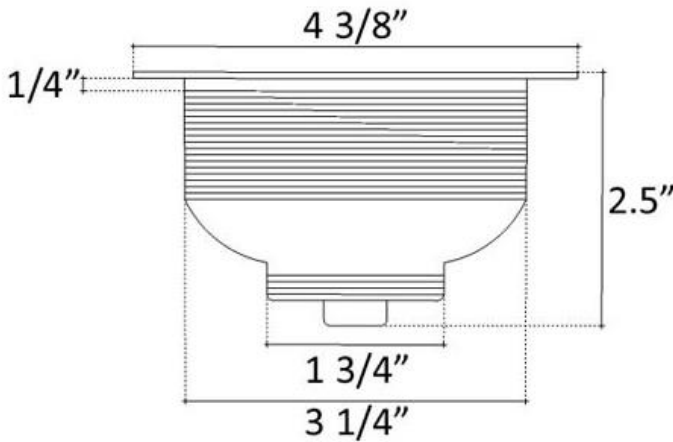

INSTALLATION

We recommend consulting a professional if you are unfamiliar with installing bathroom fixtures and plumbing. Linkasink accepts no liability for any damage to the floor, walls, plumbing, or personal injury during installation.

CARE

Use mild soap and water for everyday cleaning. Avoid any harsh abrasives, chemicals, and acidic cleaning products. A soft toothbrush may be used for more thorough cleaning, but be careful not to damage the plated finish. A paste wax may be applied periodically to protect the finish and help with water spotting.

WARRANTY

Linkasink warranties our product to be free from manufacturing defect for the life of the product. Warranty does not cover improper care, neglect or abuse.

DIMENSIONS WILL VARY

DO NOT use this sheet as a guide for countertop cuts. Due to the handmade nature of each product, templates are not provided.