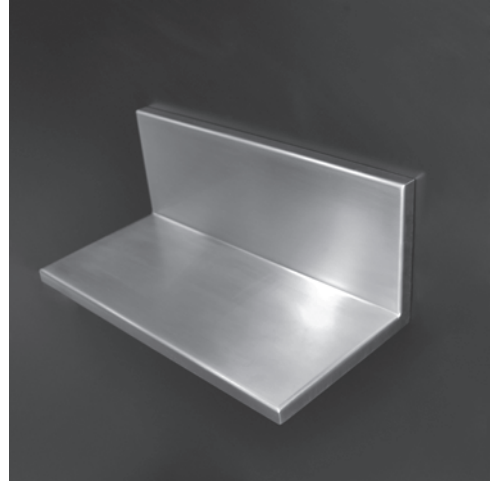

Waterblade Shelf Item #W1910H2

Features:

- Wall-mount shelf
- Stainless steel construction
- Includes mounting hardware

Finish Options:

- 10 - Polished Stainless Steel
- 21 - Brushed Stainless Steel
- 44 - Matte Black