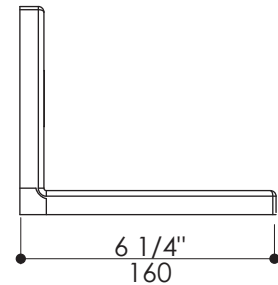

Waterblade Shelf Item #W1910H2

Features:

- Wall-mount shelf
- Stainless steel construction
- Includes mounting hardware

Finish Options:

- 10 - Polished Stainless Steel
- 21 - Brushed Stainless Steel
- 44 - Matte Black

Product Specifications:

Notes:

Drawings provided herein are meant to give the user an idea of the product and are not made to scale. The size in inches is rounded up to the nearest 1/16".

LACAVA is committed to the highest level of customer service. Please feel free to contact us at 1-888-522-2823 (toll free) or by email at info@lacava.com for technical assistance or any general inquiries.