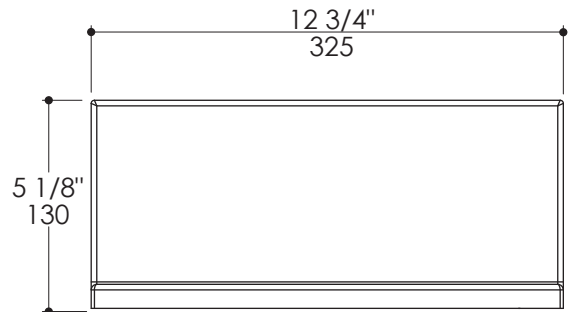

Waterblade Shelf Item #W1910H2

Features:

- Wall-mount shelf
- Stainless steel construction
- Includes mounting hardware

Finish Options:

- 10 - Polished Stainless Steel
- 21 - Brushed Stainless Steel
- 44 - Matte Black

Product Specifications:

Notes:

Drawings provided herein are meant to give the user an idea of the product and are not made to scale. The size in inches is rounded up to the nearest 1/16".

LACAVA is committed to the highest level of customer service. Please feel free to contact us at 1-888-522-2823 (toll free) or by email at info@lacava.com for technical assistance or any general inquiries.