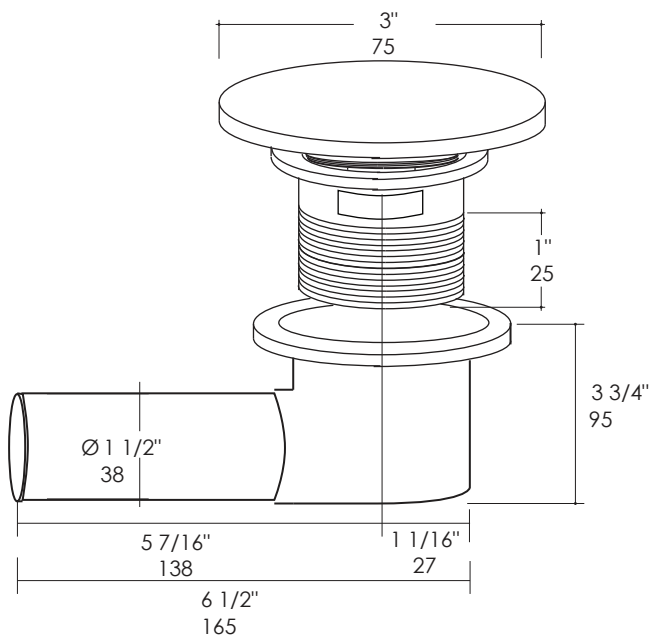

Lirico Bathtub Item #TUB11

Features:

- Luster white acrylic soaking bathtub with overflow
- Free-standing installation
- Includes chrome-plated brass click-clack drain assembly
- Water capacity: 84 gal
- Net weight: 132 lbs
- Meets and exceeds the following standard: CSA B45.5-17
- Freight class 4 based on the Lacava Freight Program

Material Structure:

- 4-5mm fiberglass structure coated in 4mm double coat acrylic
- Max weight capacity 661 lbs (300 kgs)

Recommended Accessories:

- Item #TUB11-BR: Tub bridge in wood, 6"w, 34"d, 1 1/2"h,
- Available in: white (08), black (16), natural walnut (07)

Finish Options:

001 - Luster White

Drain Specifications:

Notes:

Drawings provided herein are meant to give the user an idea of the product and are not made to scale. The size in inches is rounded up to the nearest 1/16". Slight variances can often occur with porcelain and woodwork. Therefore, LACAVA will not be held responsible for any cutouts, countertops, or furniture made without the actual product or template from LACAVA. Plumbing specifications are only a guideline and may need to be altered based on the application.