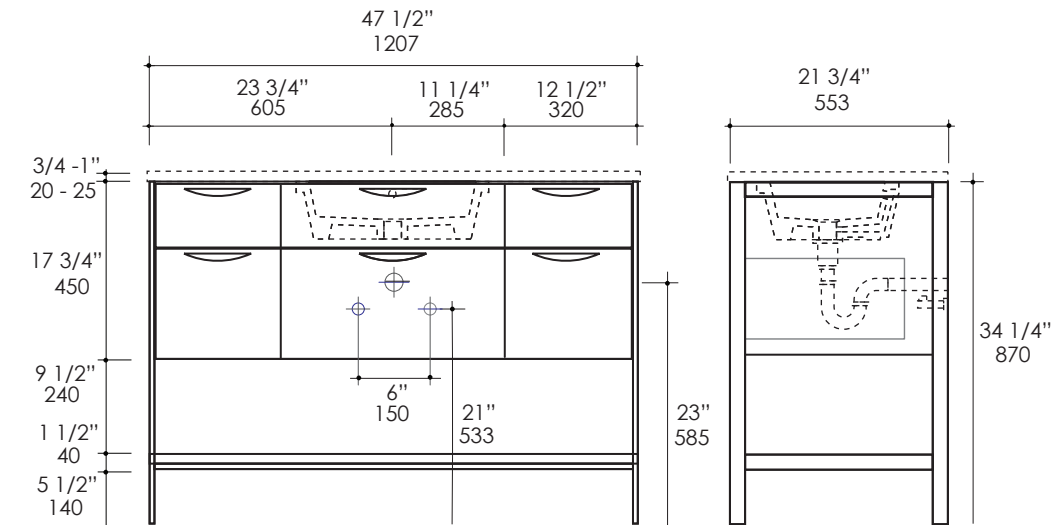

Product Specifications:

Notes:

Drawings provided herein are meant to give the user an idea of the product and are not made to scale. The size in inches is rounded up to the nearest 1/16". Slight variances can often occur with porcelain and woodwork. Therefore, LACAVA will not be held responsible for any cutouts, countertops, or furniture made without the actual product or template from LACAVA. Differences in color, grain, appearance and texture are inherent in all natural woodwork, and should be expected. Variances in these qualities are not deemed manufacturing defects, and will not be accepted as valid reasons to return or exchange any LACAVA woodwork. Plumbing specifications are only a guideline and may need to be altered based on the application.

Product specifications are not binding to the manufacturer and can be changed without notice at any time. Please refer to your shipment for product final sizes.

LACAVA is committed to the highest level of customer service. Please feel free to contact us at 1-888-522-2823 (toll free) or by email at info@lacava.com for technical assistance or any general inquiries.

Rev. 2-19-2018