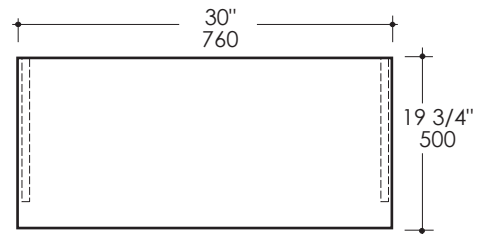

Product Specifications:

Notes:

Drawings provided herein are meant to give the user an idea of the product and are not made to scale. The size in inches is rounded up to the nearest 1/16". Slight variances can often occur with porcelain and woodwork. Therefore, LACAVA will not be held responsible for any cutouts, countertops, or furniture made without the actual product or template from LACAVA. Differences in color, grain, appearance and texture are inherent in all natural woodwork, and should be expected. Variances in these qualities are not deemed manufacturing defects, and will not be accepted as valid reasons to return or exchange any LACAVA woodwork. Plumbing specifications are only a guideline and may need to be altered based on the application.

Product specifications are not binding to the manufacturer and can be changed without notice at any time. Please refer to your shipment for product final sizes.

LACAVA is committed to the highest level of customer service. Please feel free to contact us at 1-888-522-2823 (toll free) or by email at info@lacava.com for technical assistance or any general inquiries.

Rev. 9-28-2017