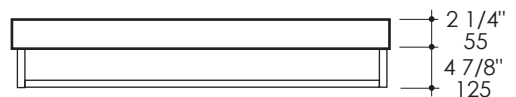

Product Specifications:

Notes:

Drawings provided herein are meant to give the user an idea of the product and are not made to scale. The size in inches is rounded up to the nearest 1/16". Slight variances can often occur with porcelain and woodwork. Therefore, LACAVA will not be held responsible for any cutouts, countertops, or furniture made without the actual product or template from LACAVA. Differences in color, grain, appearance and texture are inherent in all natural woodwork, and should be expected. Variances in these qualities are not deemed manufacturing defects, and will not be accepted as valid reasons to return or exchange any LACAVA woodwork. Plumbing specifications are only a guideline and may need to be altered based on the application.

Product specifications are not binding to the manufacturer and can be changed without notice at any time. Please refer to your shipment for product final sizes.

LACAVA is committed to the highest level of customer service. Please feel free to contact us at 1-888-522-2823 (toll free) or by email at info@lacava.com for technical assistance or any general inquiries.

Rev. 9-28-2017