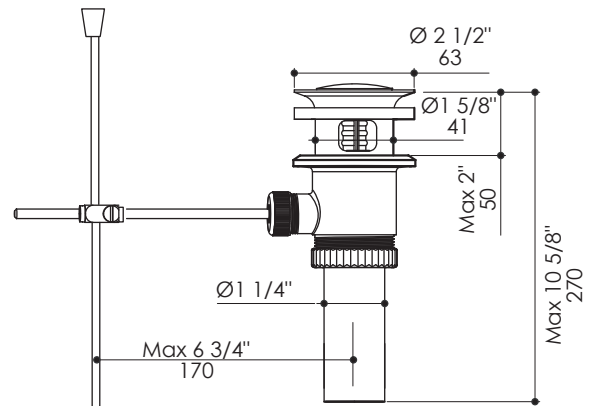

### Features:

- Pop-up drain for European lavatories with overflow
- Brass construction
- Can connect to most faucets with pop-up
- Includes 1 1/4" tailpiece adapter

### Notes:

Drawings provided herein are meant to give the user an idea of the product and are not made to scale. The size in inches is rounded up to the nearest 1/16".

LACAVA is committed to the highest level of customer service. Please feel free to contact us at 1-888-522-2823 (toll free) or by email at [info@lacava.com](mailto:info@lacava.com) for technical assistance or any general inquiries.