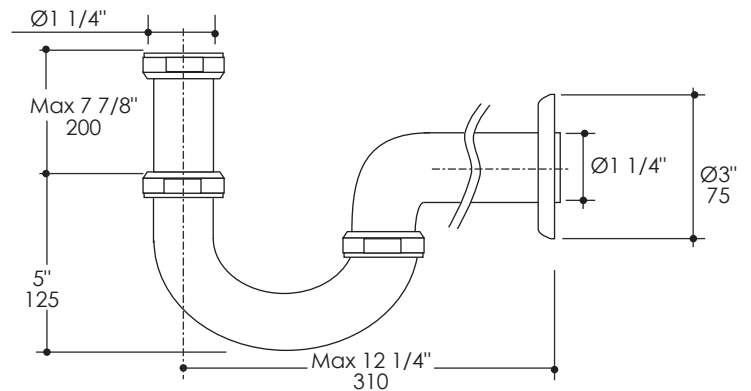

P-Trap Item #7100-11

Features:

- Standard p-trap assembly
- Brass construction

Finish Options:

- CR - Polished Chrome
- PN - Polished Nickel
- NI - Brushed Nickel
- BG - Brushed Gold
- 44 - Matte Black

Product Specifications:

Notes:

Drawings provided herein are meant to give the user an idea of the product and are not made to scale. The size in inches is rounded up to the nearest 1/16".

LACAVA is committed to the highest level of customer service. Please feel free to contact us at 1-888-522-2823 (toll free) or by email at info@lacava.com for technical assistance or any general inquiries.