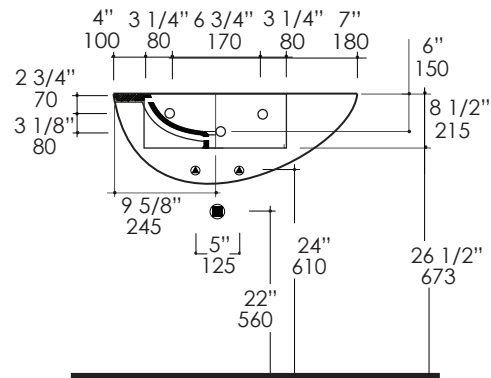

### Features:

- Solid surface lavatory with overflow
- Wall-mount installation
- Mounting bolts are included
- Faucet hole diameter is 1 3/8"
- Recommended oversized European drain (i.e. item #7100-16OF, 7100-13OF, or 7100-12)
- Patent Number D817,464

### Faucet Hole Options:

- 00 - None
- 01 - One centered over drain
- 02 - Two, center and right
- 03 - Three in 8" spread (centered on deck)

#### Notes:

Drawings provided herein are meant to give the user an idea of the product and are not made to scale. The size in inches is rounded up to the nearest 1/16". Slight variances can often occur with porcelain and woodwork. Therefore, LACAVA will not be held responsible for any cutouts, countertops, or furniture made without the actual product or template from LACAVA.