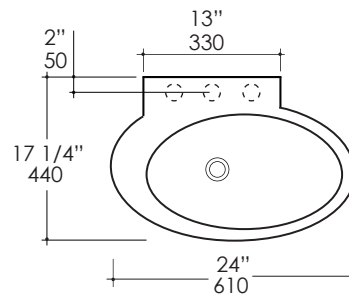

### Features:

- Solid surface lavatory with overflow
- Wall-mount installation
- Mounting bolts are included
- Faucet hole diameter is 1 3/8"
- Recommended oversized European drain (i.e. item #7100-16OF, 7100-13OF, or 7100-12)
- Patent Number D817,464

### Faucet Hole Options:

- 00 - None
- 01 - One centered over drain
- 02 - Two, center and right
- 03 - Three in 8" spread (centered on deck)

#### Notes:

Drawings provided herein are meant to give the user an idea of the product and are not made to scale. The size in inches is rounded up to the nearest 1/16". Slight variances can often occur with porcelain and woodwork. Therefore, LACAVA will not be held responsible for any cutouts, countertops, or furniture made without the actual product or template from LACAVA.