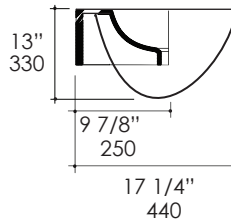

Faucet Hole Options:

- 00 - None
- 01 - One centered over drain
- 02 - Two, center and right
- 03 - Three in 8" spread (centered on deck)