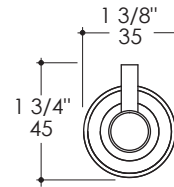

Minimal Robe Hook Item #3913

Features:

- Wall-mount robe hook
- Stainless steel construction
- Includes mounting hardware

Finish Options:

- 10 - Polished Stainless Steel
- 21 - Brushed Stainless Steel
- 44 - Matte Black

Product Specifications:

Notes:

Drawings provided herein are meant to give the user an idea of the product and are not made to scale. The size in inches is rounded up to the nearest 1/16".

LACAVA is committed to the highest level of customer service. Please feel free to contact us at 1-888-522-2823 (toll free) or by email at info@lacava.com for technical assistance or any general inquiries.