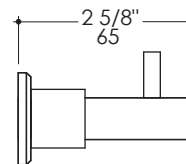

Minimal Robe Hook Item #3913

Features:

- Wall-mount robe hook
- Stainless steel construction
- Includes mounting hardware

Finish Options:

- 10 - Polished Stainless Steel
- 21 - Brushed Stainless Steel
- 44 - Matte Black

Product Specifications:

Notes:

Drawings provided herein are meant to give the user an idea of the product and are not made to scale. The size in inches is rounded up to the nearest 1/16".

LACAVA is committed to the highest level of customer service. Please feel free to contact us at 1-888-522-2823 (toll free) or by email at info@lacava.com for technical assistance or any general inquiries.