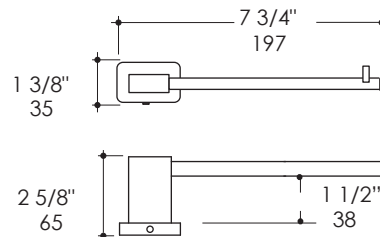

ELEGANZA Toilet Paper Holder Item #1809

Features:

- Wall-mount spare toilet paper holder
- Includes mounting hardware
- Plated brass construction

Finish Options:

- CR - Polished Chrome
- PN - Polished Nickel
- NI - Brushed Nickel
- BG - Brushed Gold
- 44 - Matte Black

Product Specifications:

Paper roll space width max. 3 7/8" (100mm)

Notes:

Drawings provided herein are meant to give the user an idea of the product and are not made to scale. The size in inches is rounded up to the nearest 1/16".