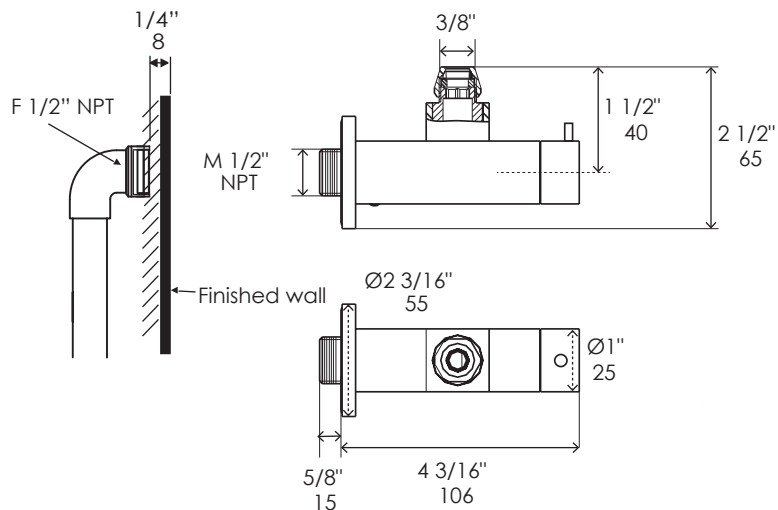

CIGNO Angle Valve Item #1596

Features:

- Wall-mount round angle valve with flange
- Brass construction

Finish Options:

- CR - Polished Chrome
- PN - Polished Nickel
- NI - Brushed Nickel
- BG - Brushed Gold
- 44 - Matte Black

Product Specifications:

INSTALLATION:

Slide valve through escutcheon then thread into 1/2" female NPT outlet.

Notes:

Drawings provided herein are meant to give the user an idea of the product and are not made to scale. The size in inches is rounded up to the nearest 1/16". Plumbing specifications are only a guideline and may need to be altered based on the application. Product specifications are not binding to the manufacturer and can be changed without notice at any time. Please refer to your shipment for product final sizes.