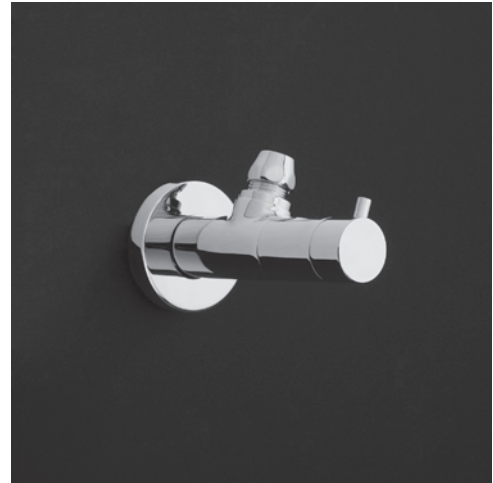

CIGNO Angle Valve Item #1596

Features:

- Wall-mount round angle valve with flange
- Brass construction

Finish Options:

- CR - Polished Chrome
- PN - Polished Nickel
- NI - Brushed Nickel
- BG - Brushed Gold
- 44 - Matte Black

Product Specifications:

INSTALLATION:

Slide valve through escutcheon then thread into 1/2" female NPT outlet.

Notes:

Drawings provided herein are meant to give the user an idea of the product and are not made to scale. The size in inches is rounded up to the nearest 1/16". Plumbing specifications are only a guideline and may need to be altered based on the application. Product specifications are not binding to the manufacturer and can be changed without notice at any time. Please refer to your shipment for product final sizes.