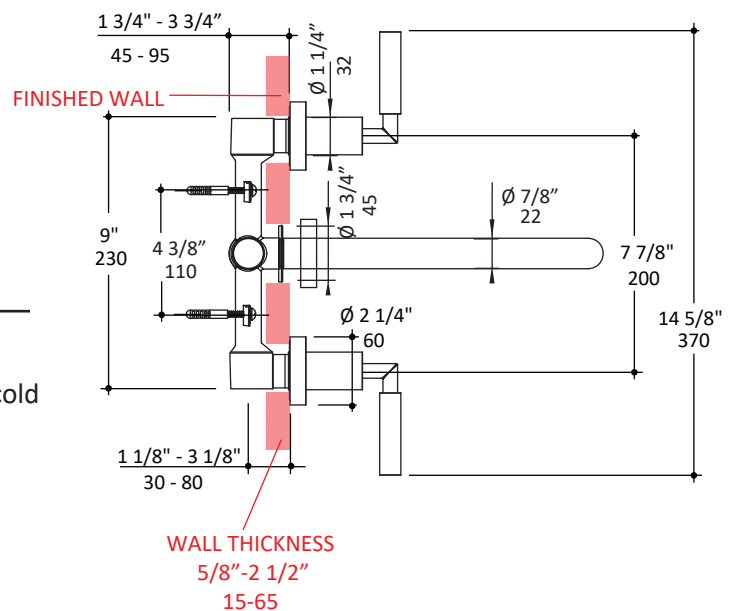

Specifications:

Installation:	wall mount, two lever handles
Exterior Dimensions:	H: 3 7/8" SPOUT: 6 1/8" (1584S) or 9" (1584L.1)
Material:	solid brass construction
Water use:	1.2 GPM
Pop-up:	N/A
Finishes:	CR - polished chrome PN - polished nickel NI - brushed nickel BG - brushed gold 44 - matte black

Cutout Size:	Ø 1 1/4" handle, Ø 1 3/4" spout
Accessories included:	- Rough-in # 1584/5-ROUGH - Trim # 1584S-A or 1584L.1-A - Drain #7100-16OF European click-clack drain

Features:

- 1584S - 6" spout
- 1584L.1 - 9" spout
- ceramic disk cartridge
- complements the Cigno Collection
- NO EXTENSIONS AVAILABLE

LACAVA reserves the right to revise any dimension or information on this sheet without notice. Dimensions are nominal and may vary within an industry accepted tolerance of 1/4". Drawings provided herein are meant to give the user an idea of the product and are not made to scale. Location of plumbing is meant for reference, your specific application may vary.