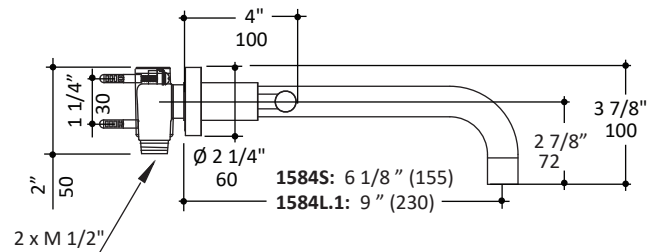

Specifications:

Installation:	wall mount, two lever handles
Exterior Dimensions:	H: 3 7/8" SPOUT: 6 1/8" (1584S) or 9" (1584L.1)
Material:	solid brass construction
Water use:	1.2 GPM
Pop-up:	N/A
Finishes:	CR - polished chrome PN - polished nickel NI - brushed nickel BG - brushed gold 44 - matte black

Cutout Size:	Ø 1 1/4" handle, Ø 1 3/4" spout
Accessories included:	- Rough-in # 1584/5-ROUGH - Trim # 1584S-A or 1584L.1-A - Drain #7100-16OF European click-clack drain

Features:

- 1584S - 6" spout
- 1584L.1 - 9" spout
- ceramic disk cartridge
- complements the Cigno Collection
- NO EXTENSIONS AVAILABLE

LACAVA reserves the right to revise any dimension or information on this sheet without notice. Dimensions are nominal and may vary within an industry accepted tolerance of 1/4". Drawings provided herein are meant to give the user an idea of the product and are not made to scale. Location of plumbing is meant for reference, your specific application may vary.