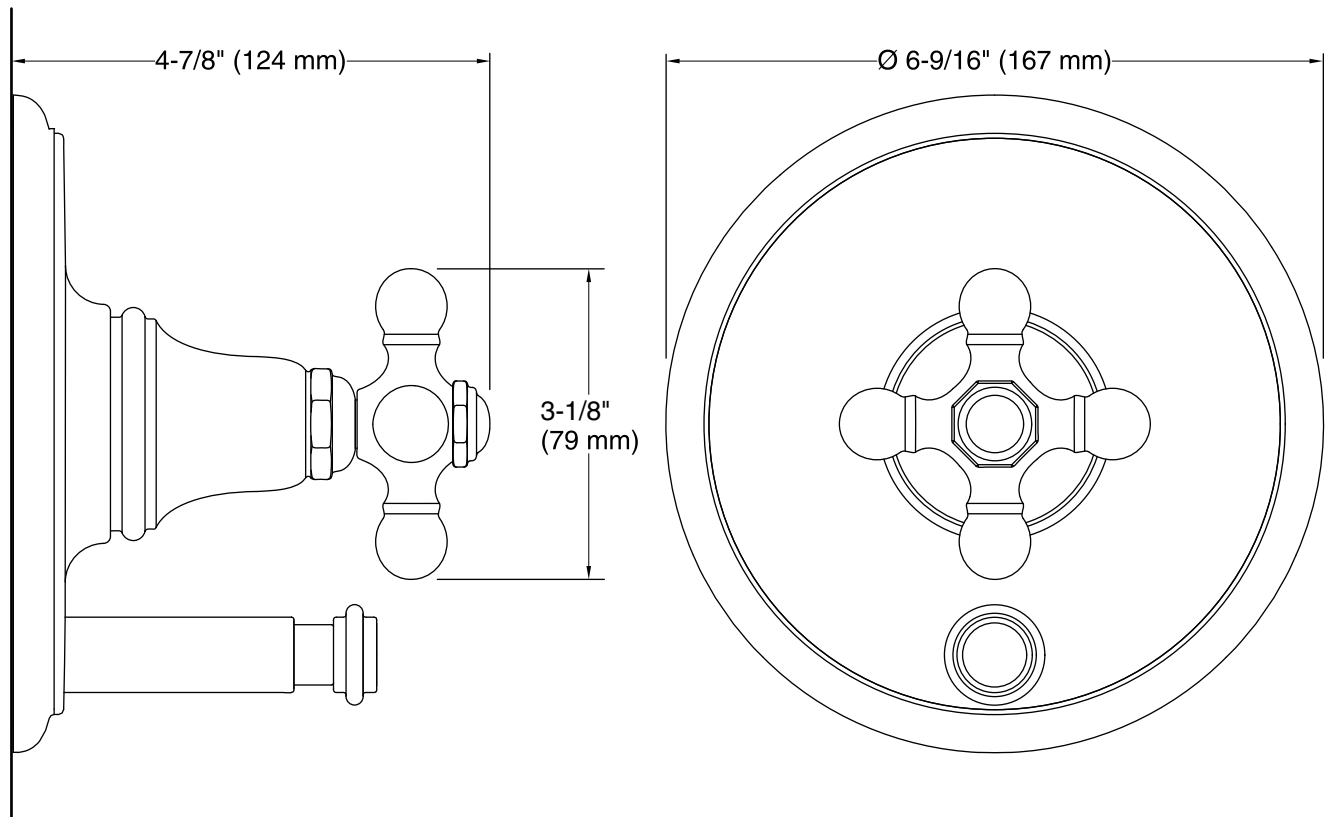

Technical Information

All product dimensions are nominal.

Notes

Install this product according to the installation instructions.

ADA compliant when installed to the specific requirements of these regulations.