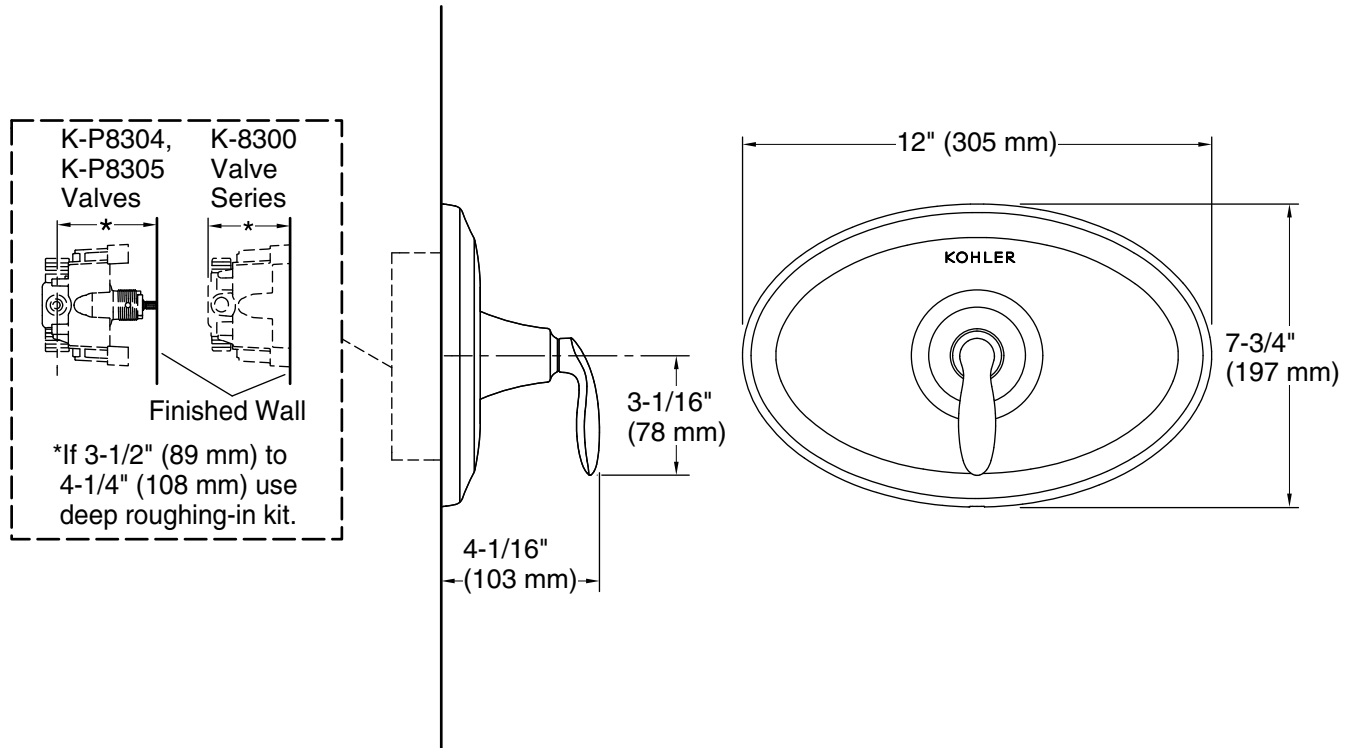

### Features

- 12" (305 mm) escutcheon plate covers two-handle valve assembly holes.
- Single lever handle allows for both on/off activation and temperature setting
- Includes escutcheon, lever handle, mounting hardware, template.
- Requires Rite-Temp® pressure-balancing valve (sold separately)

### Technical Information

All product dimensions are nominal.

Drain included: No