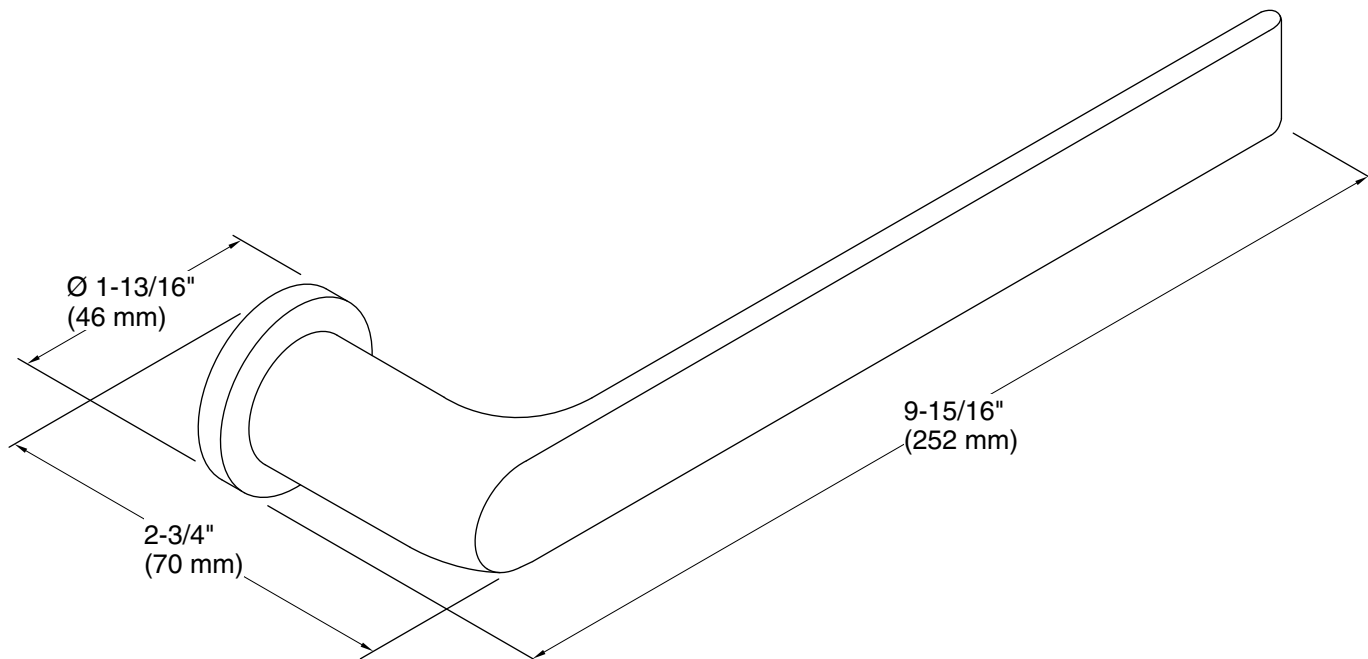

Technical Information

All product dimensions are nominal.

Material: Zinc

Notes

Install this product according to the installation instructions.

CAUTION: Risk of personal injury. Do not install these products in any area where they are likely to be used inadvertently as a grab bar or support bar. These products are not designed or intended for use as a grab bar or support bar.