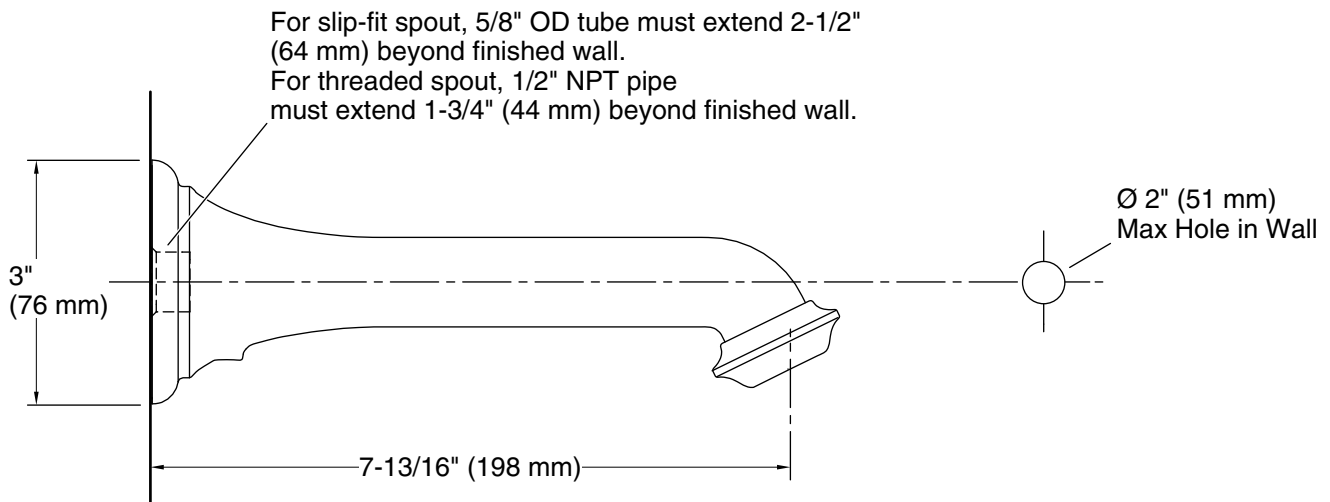

## Installation

- Wall-mount installation with slip-fit connection and NPT threads.

### Technical Information

All product dimensions are nominal.

#### Spout:

Spout reach: 8-7/16" (214 mm)