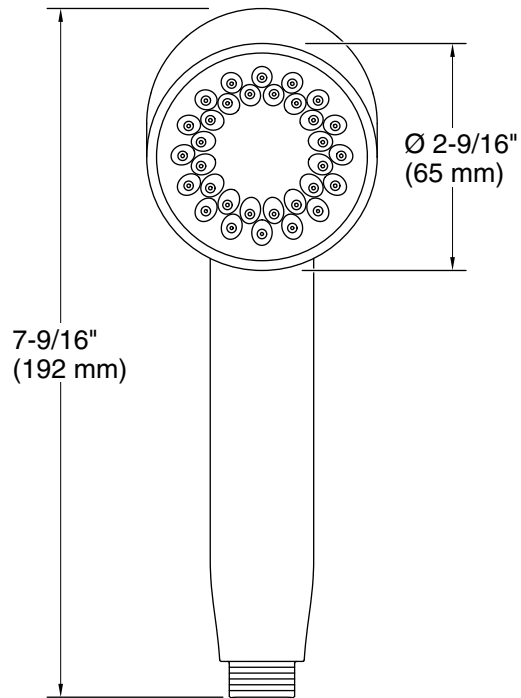

### Features

- Single-function handshower delivers a full, consistent spray, regardless of water pressure
- Infinity provides three spray experiences in one: strong-rinsing (top), massaging (middle), and broad coverage (lower)
- MasterClean™ sprayface features an easy-to-clean surface that withstands mineral buildup
- Optimized sprayface for maximum performance
- 1.75 gpm (6.6 lpm) maximum handshower flow rate at 45 psi (3.1 bar)
- G 1/2 connection

### Recommended Products/Accessories

- K-9514 60" Shower Hose
- K-8593 72" Shower Hose
- K-26309 Wall-mount handshower holder
- K-26310 Wall-mount handshower holder with supply elbow and check valve
- K-26312 32-1/8" slidebar
- K-26313 40" slidebar
- K-26314 31-1/2" deluxe slidebar with integrated water supply
- K-23723 Faucet cleaner

### Technical Information

All product dimensions are nominal.