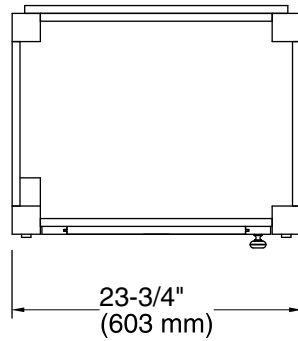

Technical Information

All product dimensions are nominal.

Notes

Install this product according to the installation guide.

Select the type of fastener based on the wall material. A minimum 500 lb (227 kg) load bearing fastener is recommended.