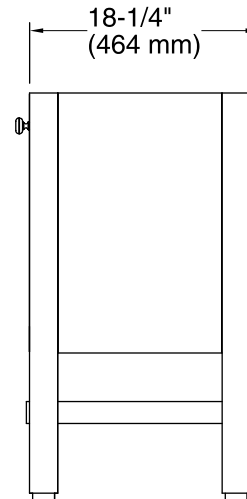

Features

- Finishes resist moisture, scratches, and stains.
- Three-way adjustable slow-close door hinges with 100-degree opening capability for easy cabinet access.
- Includes decorative cabinet hardware.
- Combines with the K-2979 Tresham integrated sink (sold separately) for a complete vanity.
- Coordinates with the K-2684 Tresham tall storage tower and K-2607 Tresham pull-out bridge (sold separately, only available in Woodland (-F69) finish).
- Coordinates with other products in the Tresham collection.

Technical Information

All product dimensions are nominal.

Notes

Install this product according to the installation guide.

Select the type of fastener based on the wall material. A minimum 500 lb (227 kg) load bearing fastener is recommended.