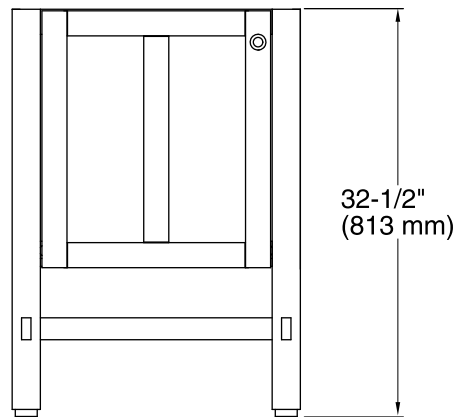

Features

- Finishes resist moisture, scratches, and stains.
- Three-way adjustable slow-close door hinges with 100-degree opening capability for easy cabinet access.
- Includes decorative cabinet hardware.
- Combines with the K-2979 Tresham integrated sink (sold separately) for a complete vanity.
- Coordinates with the K-2684 Tresham tall storage tower and K-2607 Tresham pull-out bridge (sold separately, only available in Woodland (-F69) finish).
- Coordinates with other products in the Tresham collection.

Technical Information

All product dimensions are nominal.

Notes

Install this product according to the installation guide.

Select the type of fastener based on the wall material. A minimum 500 lb (227 kg) load bearing fastener is recommended.