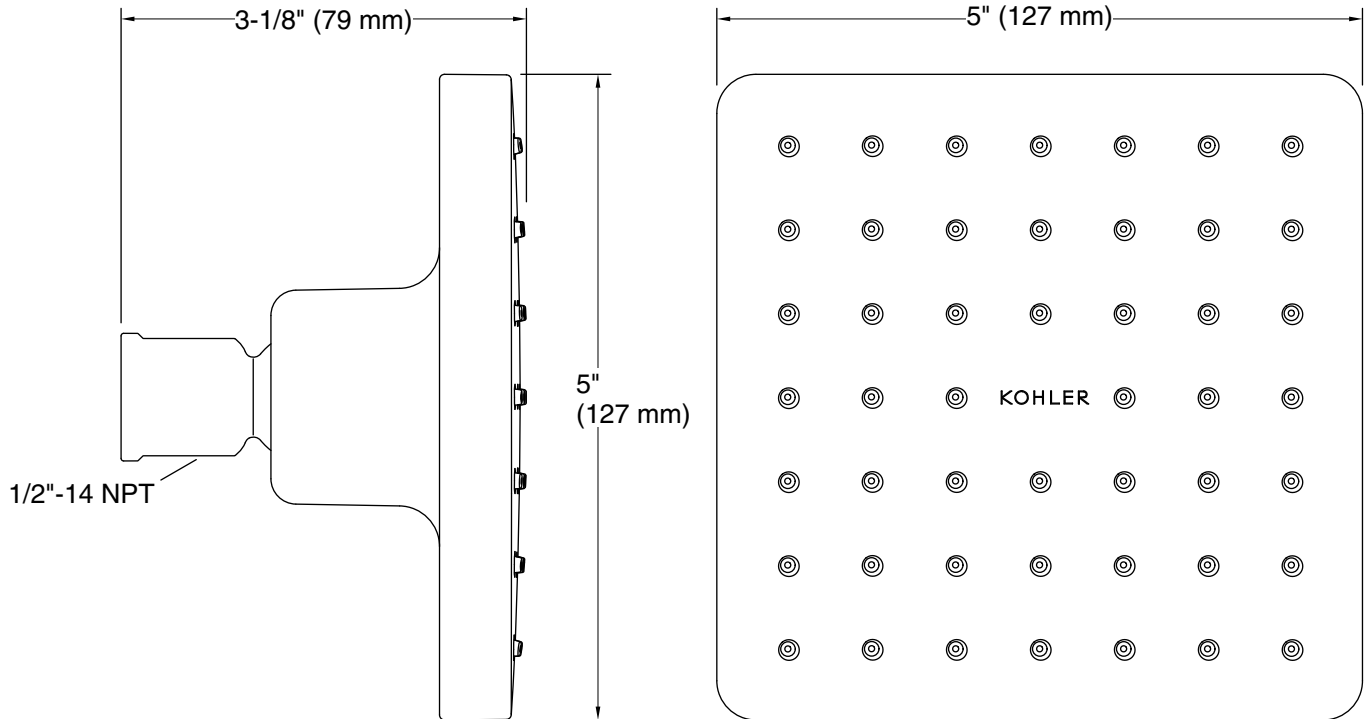

Features

- Single-function showerhead with 48 nozzle 5" (127 mm) diameter sprayface
- Optimized sprayface for maximum performance
- 1.75 gpm (6.6 lpm) maximum flow rate at 45 psi (3.1 bar)
- MasterClean™ sprayface features an easy-to-clean surface that withstands mineral buildup
- Coordinates with other products in the Parallel collection

Installation

- 1/2 -14 NPT connection
- Wall-mount

Recommended Products/Accessories

K-7397 Shower Arm and Flange

Codes/Standards

ASME A112.18.1/CSA B125.1
DOE - Energy Policy Act 1992
EPA WaterSense®
California Energy Commission (CEC)

Technical Information

All product dimensions are nominal.

Drain included: No

Showerhead/Body Spray:

Rated maximum flow: 1.75 gal/min (6.6 l/min)

Pressure: 45 psi (3.1 bar)

Notes

Install this product according to the installation instructions.