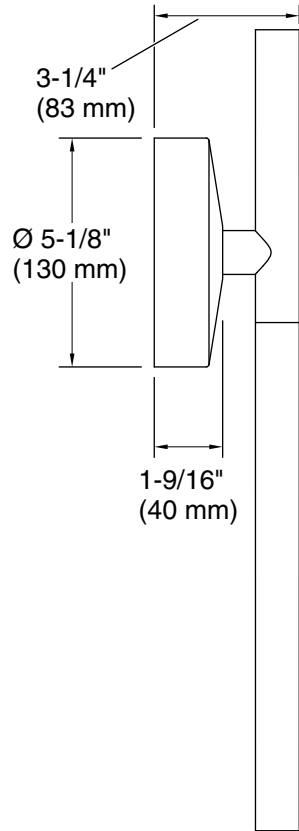

Available Colors/Finishes

Color tiles intended for reference only.

Color	Code	Description
	SNL	Polished Nickel
	BGL	Moderne Brushed Gold
	CPL	Polished Chrome
	BLL	Matte Black

Required Electrical Service

One circuit required.