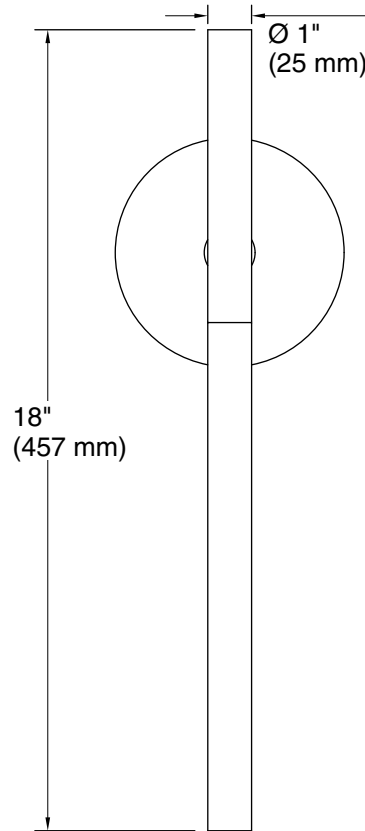

Required Electrical Service

One circuit required.

Lights: 120 V, 60 Hz

Technical Information

All product dimensions are nominal.

Material: Steel, Aluminum, Glass

Lighting Type: Integrated LED

Number of Shades: 2

Shade Type: Glass - frosted

Electrical component rating: LED: 60 Hz, 10 W, 500 Lumens, 3000K