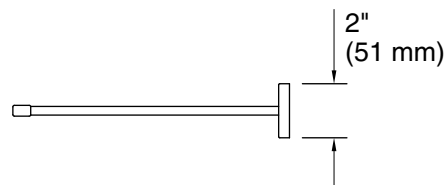

Technical Information

All product dimensions are nominal.

Material: Zinc, Stainless Steel

Notes

Install this product according to the installation instructions.

CAUTION: Risk of personal injury. Do not install these products in any area where they are likely to be used inadvertently as a grab bar or support bar. These products are not designed or intended for use as a grab bar or support bar.