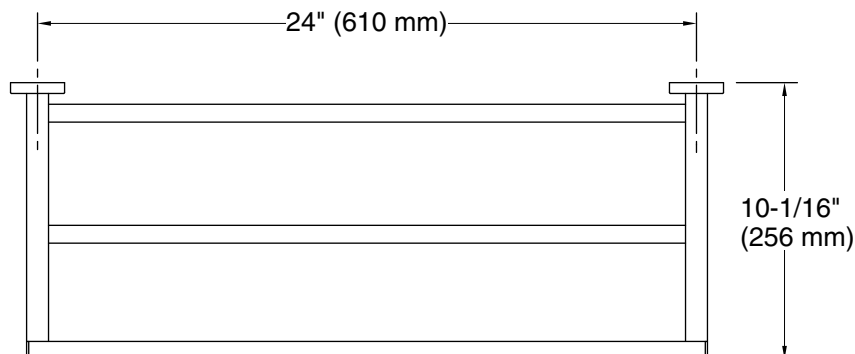

Technical Information

All product dimensions are nominal.

Material: Zinc, Stainless Steel

Notes

Install this product according to the installation instructions.

CAUTION: Risk of personal injury. Do not install these products in any area where they are likely to be used inadvertently as a grab bar or support bar. These products are not designed or intended for use as a grab bar or support bar.