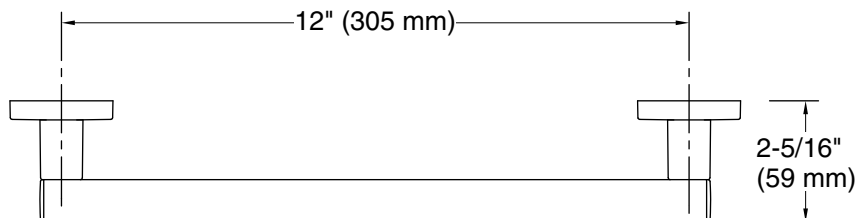

Features

- 12" (305 mm) bar.
- Provides minimum 300 lb. load capacity.

Material

- Premium metal construction for durability and reliability.
- KOHLER finishes resist corrosion and tarnishing.

Installation

- Coordinates with other products in the Square collection.
- Installation hardware and template included.

Recommended Products/Accessories

K-23729 Stainless steel cleaner

ADA

Codes/Standards

ADA
ICC/ANSI A117.1

Technical Information

All product dimensions are nominal.

Installation Type: Wall-mount

Material: Zinc, Stainless Steel

Notes

Install this product according to the installation instructions.

WARNING: Risk of personal injury. The wall plates on the grab bar must be mounted to a brace between the wall studs. This will ensure that the weight of the user is adequately supported.