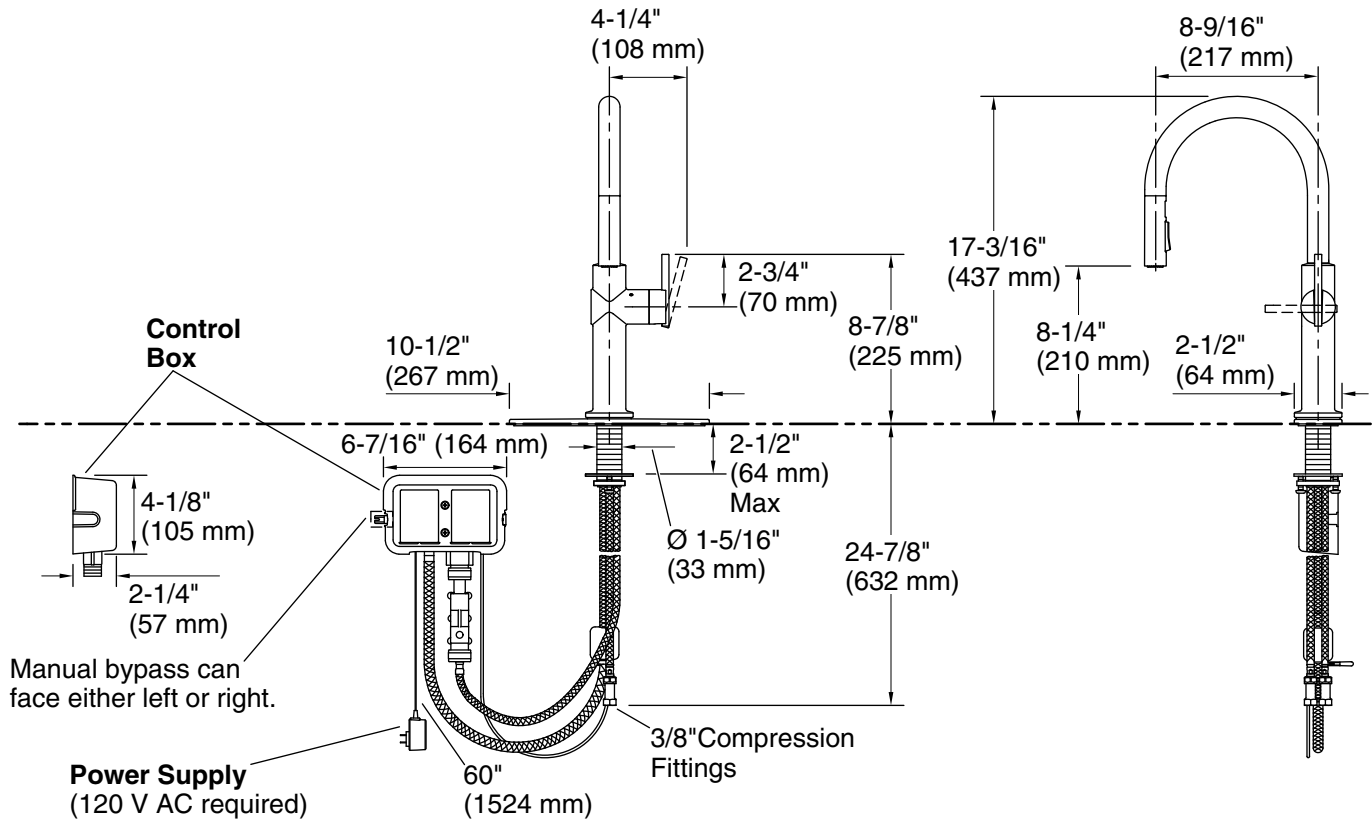

Touchless pull-down kitchen sink faucet with KOHLER® Konnect™ and three-function sprayhead K-22974-WB

Required Electrical Service

One dedicated circuit required, protected with Class A Ground-Fault Circuit-Interrupter (GFCI). Outside North America, this device may be known as a Residual Current Device (RCD).

120 V, 0.15 A, 50/60 Hz

Technical Information

All product dimensions are nominal.

Power source: Plug - AC, included

Drain included: No

Spout:

Spout reach: 8-9/16" (217 mm)

Notes

Install this product according to the installation instructions.

ADA complaint for faucet handles only.

ADA, CSA B651 compliant when installed to the specific requirements of these regulations.