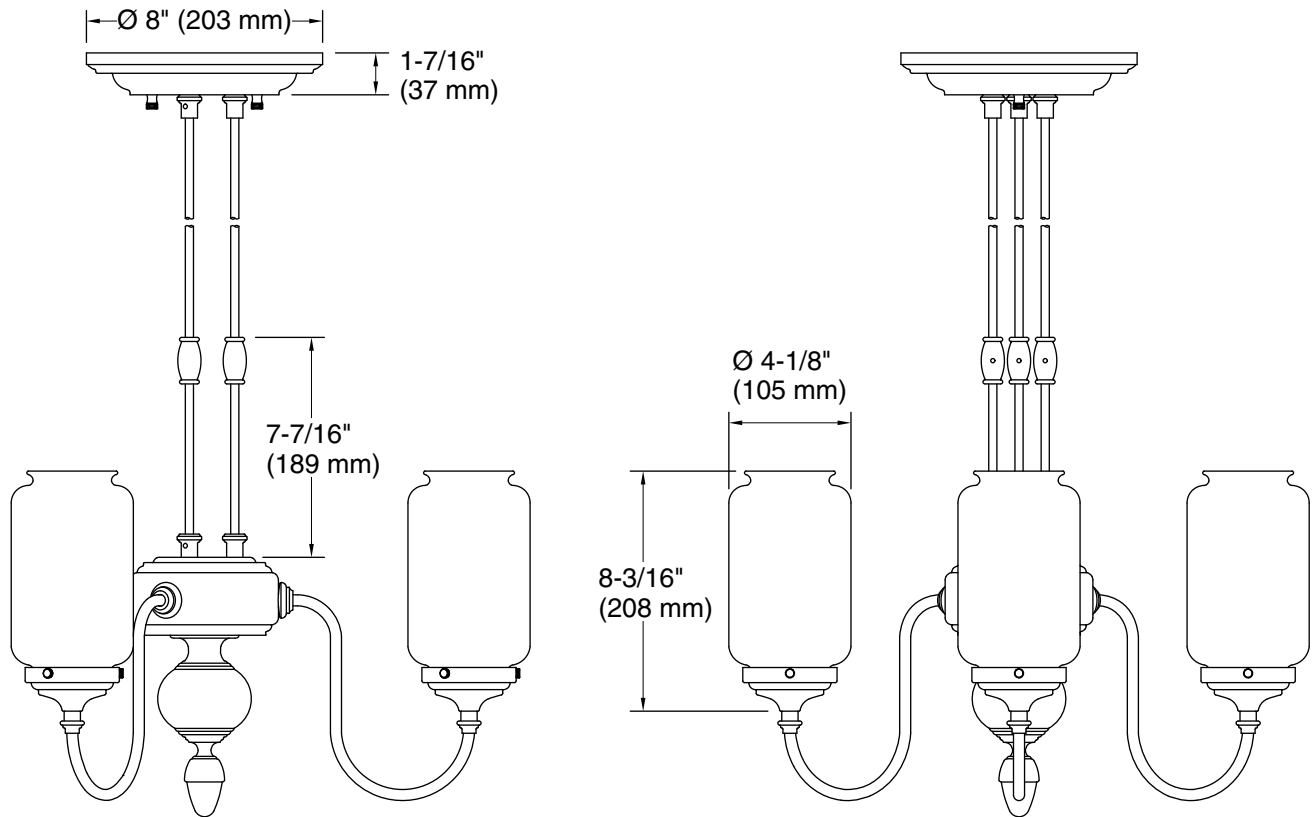

Required Electrical Service

One circuit required.

Lights: 120 V, 60 Hz

Technical Information

All product dimensions are nominal.

Installation Type: Ceiling-mount
Material: Brass
Number of Lights: 3
Lighting Type: Socket-based
Socket Type: E-26 Medium
Number of Shades: 6
Shade Type: Glass - frosted, Glass - clear
Hanging Type: Cord
Height: 14-5/16" (363 mm) - 134-5/16" (3411 mm)
Electrical component rating: Socket Rating: 60 Hz, 40 W, 1200 Lumens, 3000K