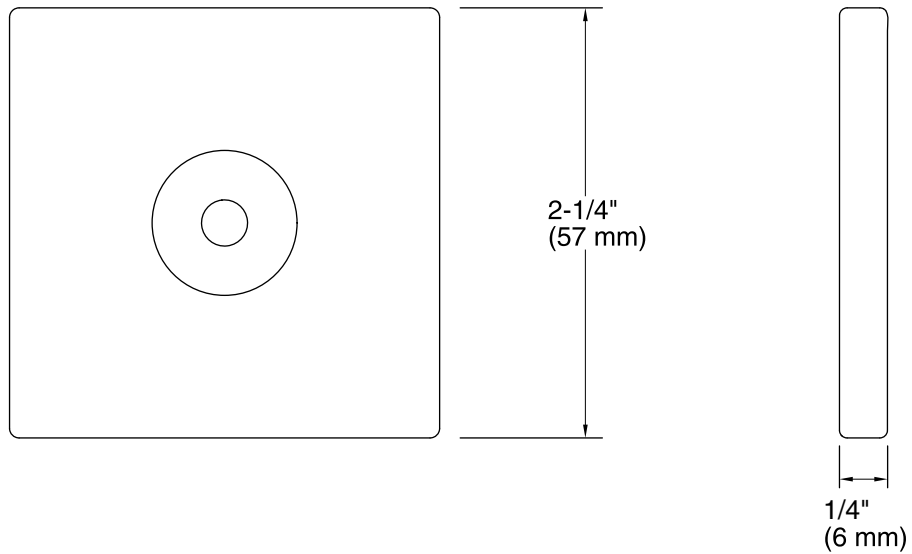

Technical Information

All product dimensions are nominal.

Notes

Install this product according to the installation guide.

ADA compliant when installed to the specific requirements of these regulations.