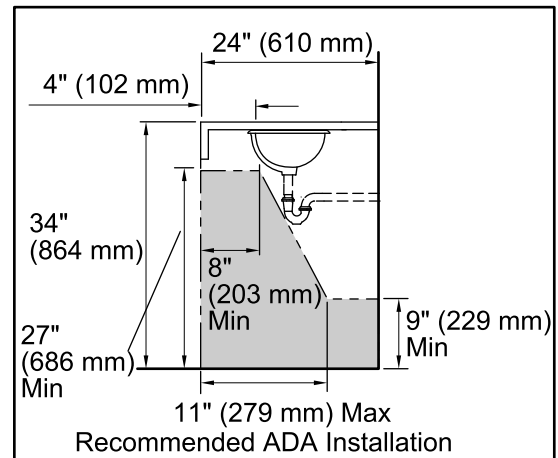

### Technical Information

All product dimensions are nominal.

- Bowl configuration: Single
- Installation: Under-mount
- Bowl area (Only): Length: 21" (533 mm)  
Width: 12" (305 mm)  
Water depth: 4-7/8" (124 mm)
- Drain hole: 1-3/4" (44 mm)
- Template: 1046699-7, required, not included