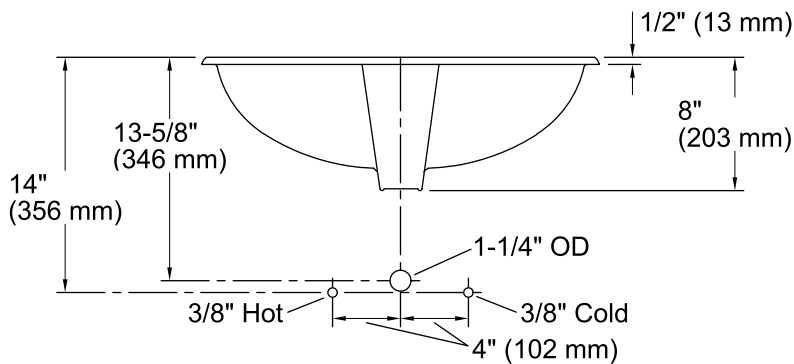

Marble Installation

Wood Counter Installation

Note: Waterproof unprotected overhang area on the underside of wood counter.