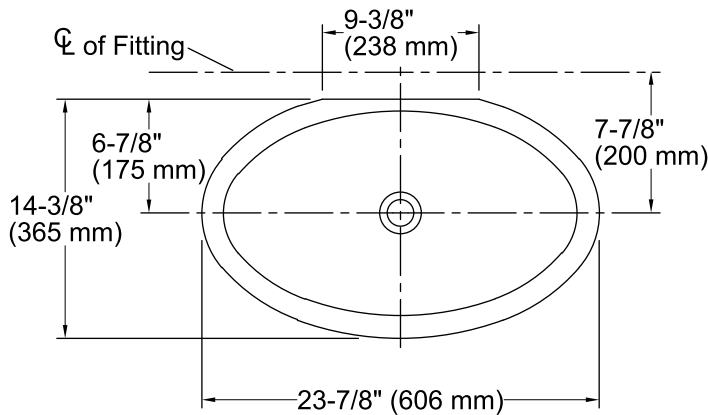

Marble Installation

Wood Counter Installation

Note: Waterproof unprotected overhang area on the underside of wood counter.