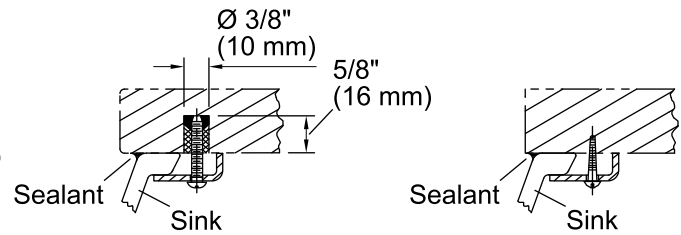

Marble Installation

Wood Counter Installation

Note: Waterproof unprotected overhang area on the underside of wood counter.